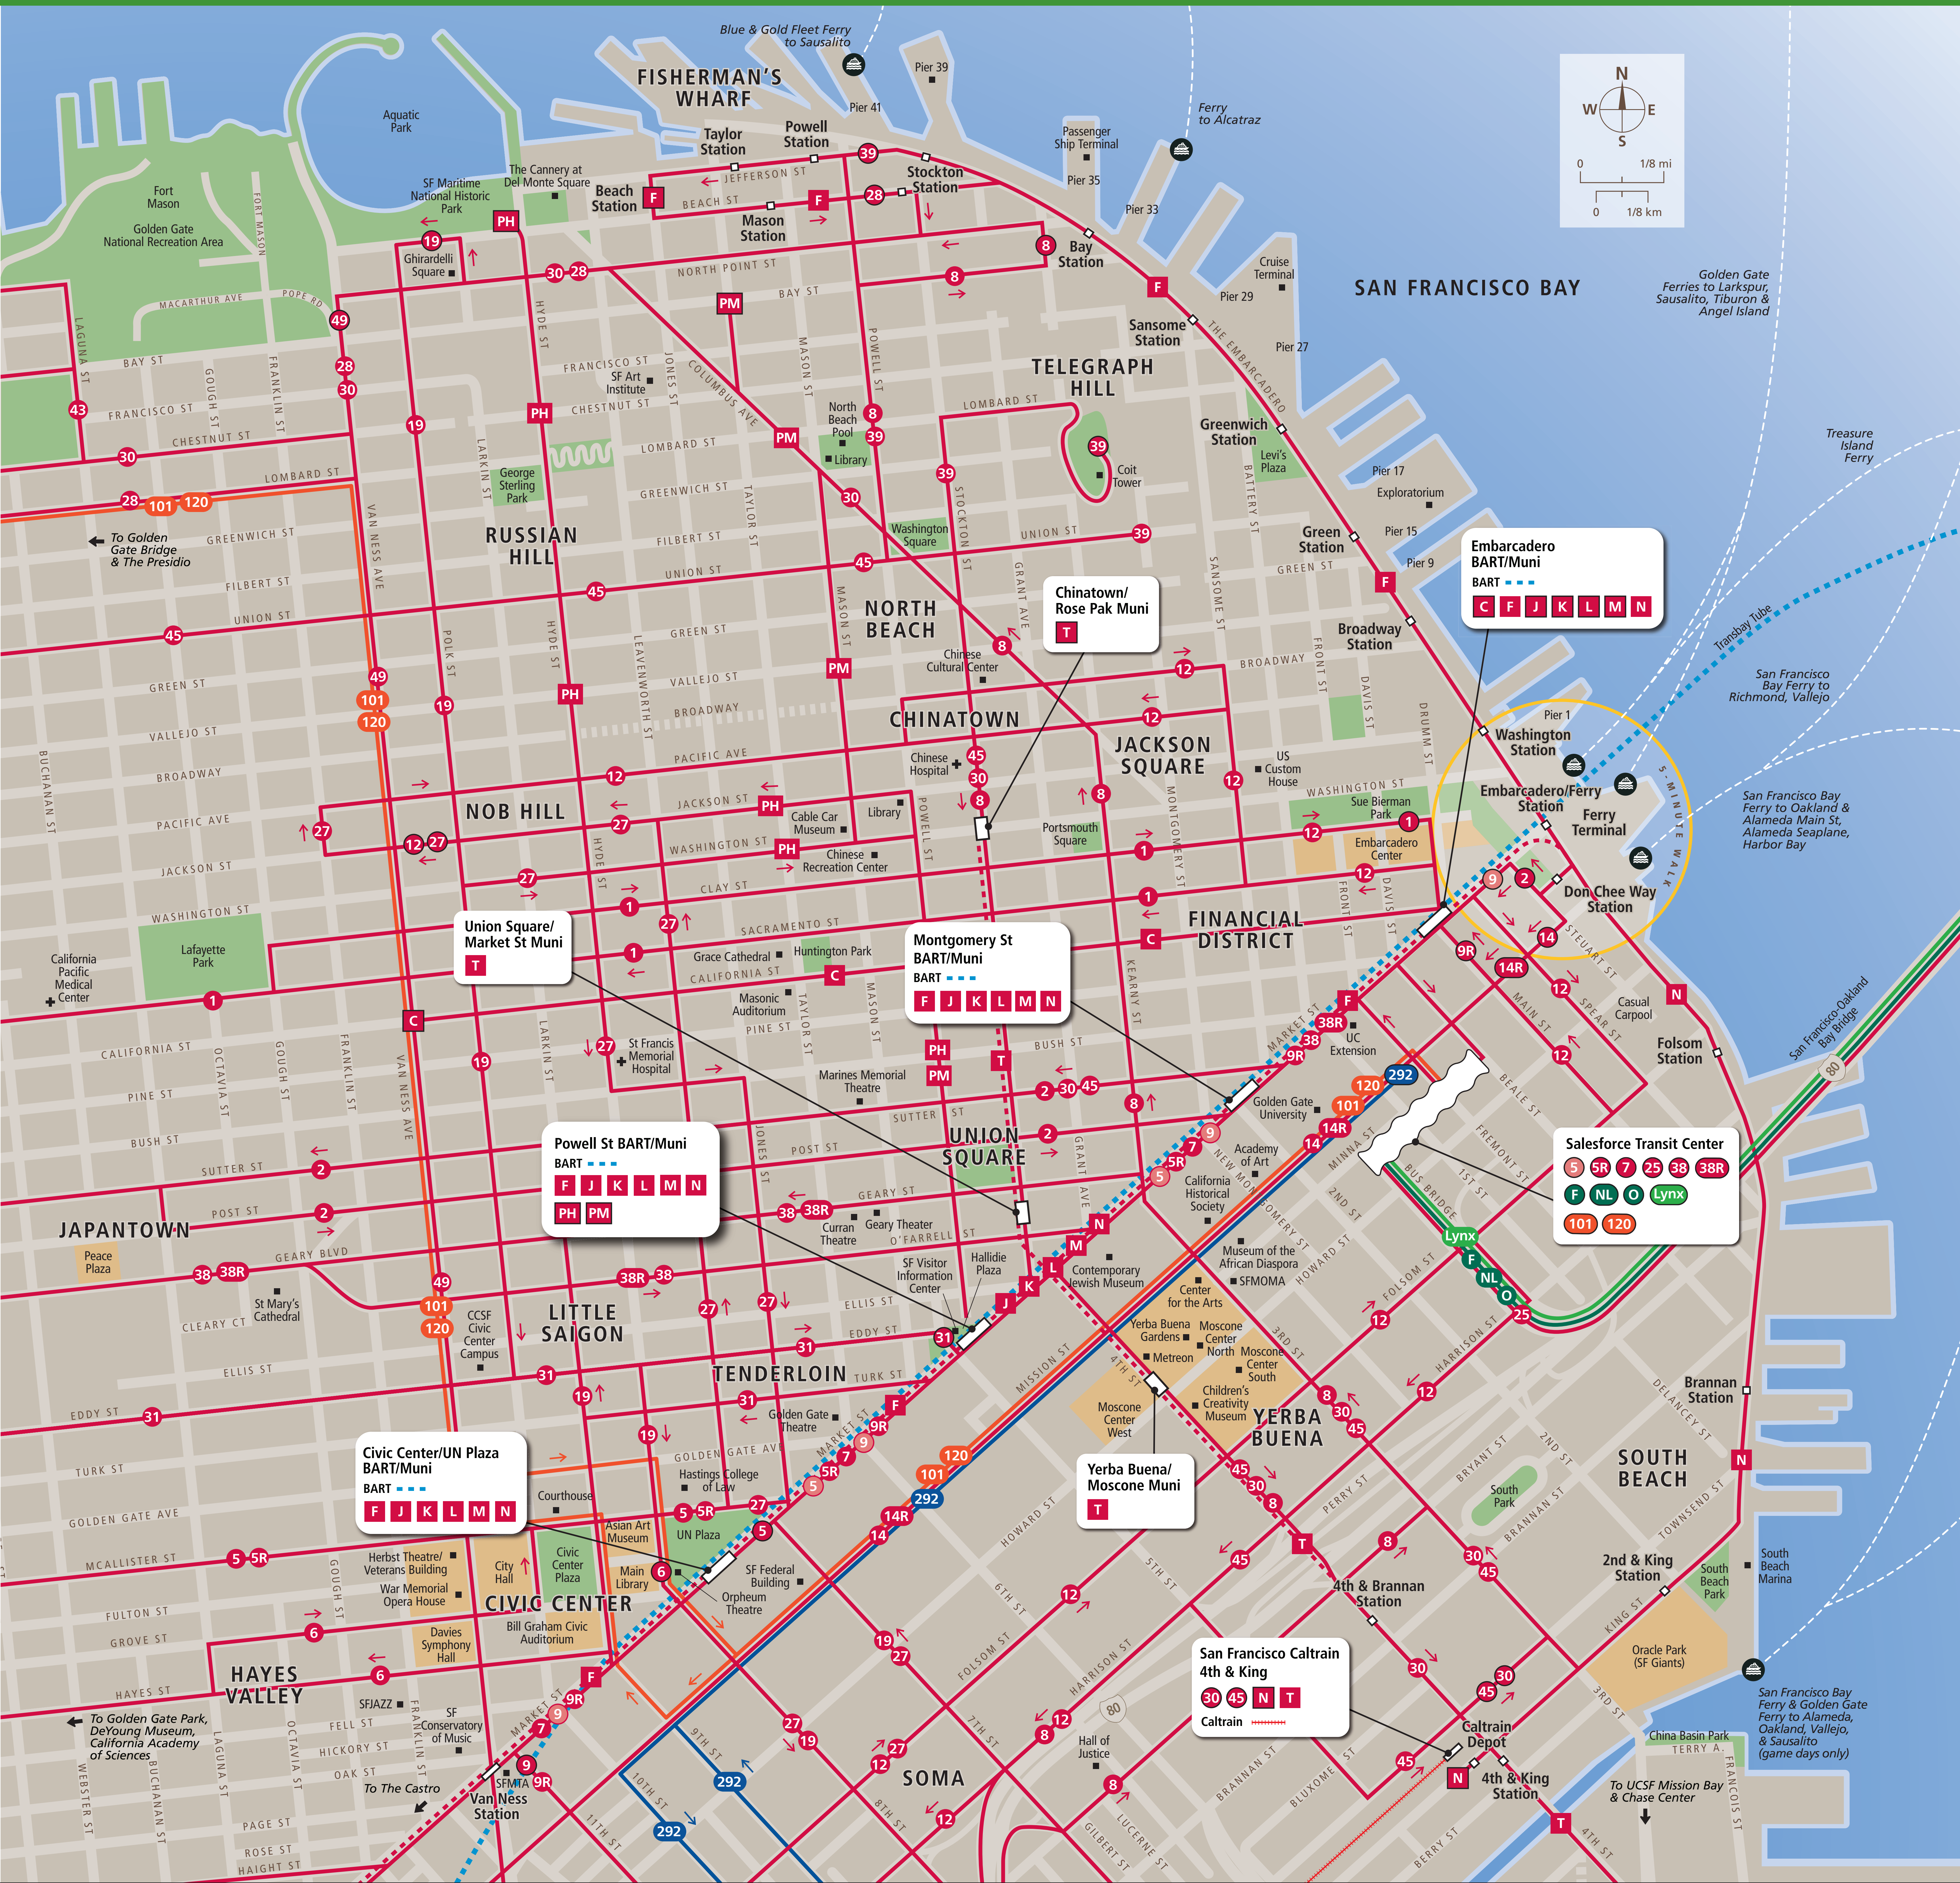

Transit Routes

Rutas del tránsito

公車路線圖

Transit Routes Ferry Terminal San Francisco

Map Key

- You Are Here
- BART (underground)
- Caltrain
- Muni Bus
- Early Morning, Evening, & Weekend Only Service
- Muni Metro / Street Car / Cable Car
- Muni (underground)
- Golden Gate Transit
- SamTrans
- AC Transit
- WestCAT
- Route Terminus
- Ferry Terminal

During limited hours the following lines also serve downtown San Francisco:

1. **AC Transit:** 800, FS, E, G, J, L, NX, NX3, P, V, W
   - **Golden Gate Transit:** 114, 132, 154, 172
   - **Muni:** 1X, 8AX, 8BX, 90, 91
   - **SamTrans:** 397, EPX, FCX
   - **Soltrans:** 82
2. Some Muni lines operate all night. Visit www.sfmta.com or call 311 for more information.

This map does not show all commuter, express, special event, or all-night routes. Service may vary with time of day or day of week. Service changes may have occurred since printing. Please consult transit agency schedule or contact 511 for more information.

Get Clipper®!

CLIPPER Clipper® is the convenient way to pay for transit rides in the Bay Area. The reloadable Clipper card stores value as cash and transit passes to pay your fare on AC Transit, BART, Caltrain, Dumbarton Express, FAST, Golden Gate Transit and Ferry, Marin Transit, Muni, SamTrans, San Francisco Bay Ferry, SolTrans, Vacaville City Coach, the VINE, and VTA.

Whether you pay as-you-go with cash or purchase passes or ticket books in advance, Clipper makes commuting easier. Clipper works with a variety of employee transit benefits providers, including Commuter Check®, WageWorks®, and Clipper Direct®.

To learn more about Clipper or to get a Clipper card:

- Visit clippercard.com or call 877.878.8883
- Visit a nearby retailer:

Bay Crossings
San Francisco Ferry Building
One Ferry Building, Shop #22
San Francisco, CA 94111
415.362.0717

Walgreens
88 Spear Street
San Francisco, CA 94105
415.856.0733

Walgreens
33 Drumm Street
San Francisco, CA 94111
415.989.6116

Clipper Customer Service Center
Embarcadero BART/Muni Station
298 Market Street
San Francisco, CA 94105

Call 511 | 511.org