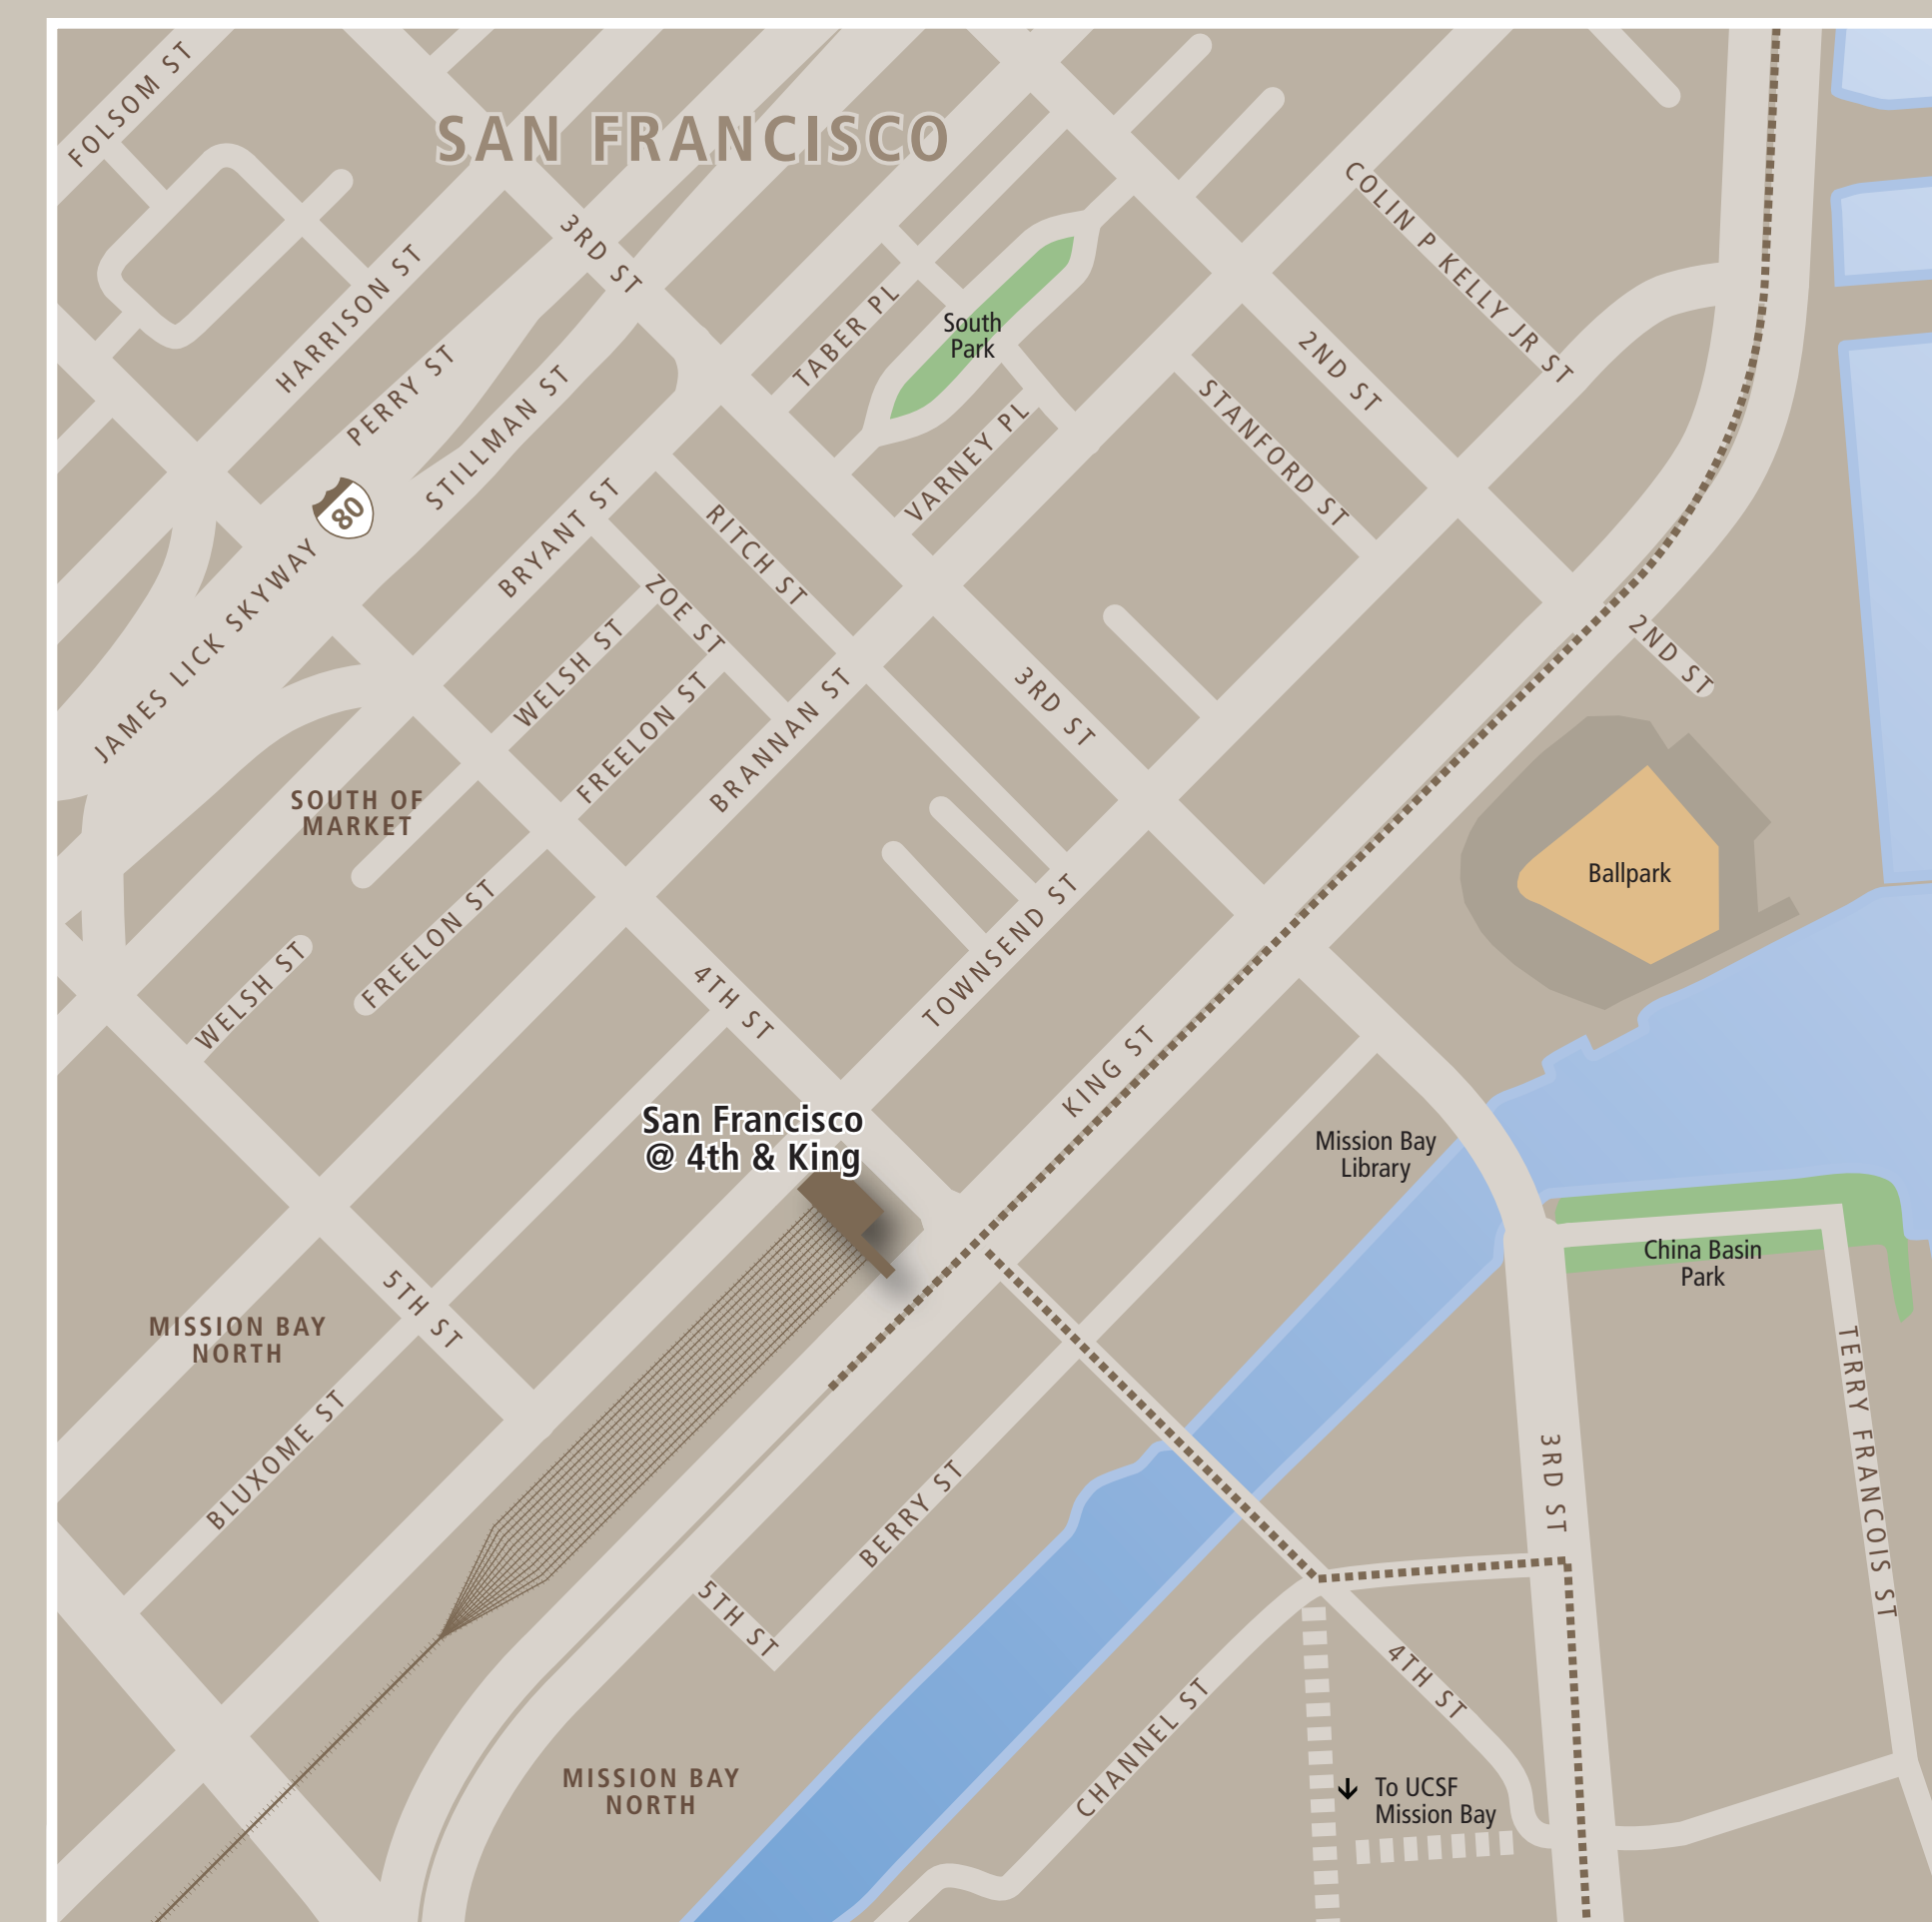

Station Map

Mapa de la estación

車站地圖

Transit Information

San Francisco @ 4th & King

San Francisco

Map Key

- You Are Here
- Transit Information
- Transit Stop
- Exit
- Bike Lockers
- Bike Parking Facility
- Bike Share
- Restrooms
- Taxis
- Telephone
- Caltrain Tickets / Clipper
- Muni Bus
- Muni Metro
- Caltrain

Area Map