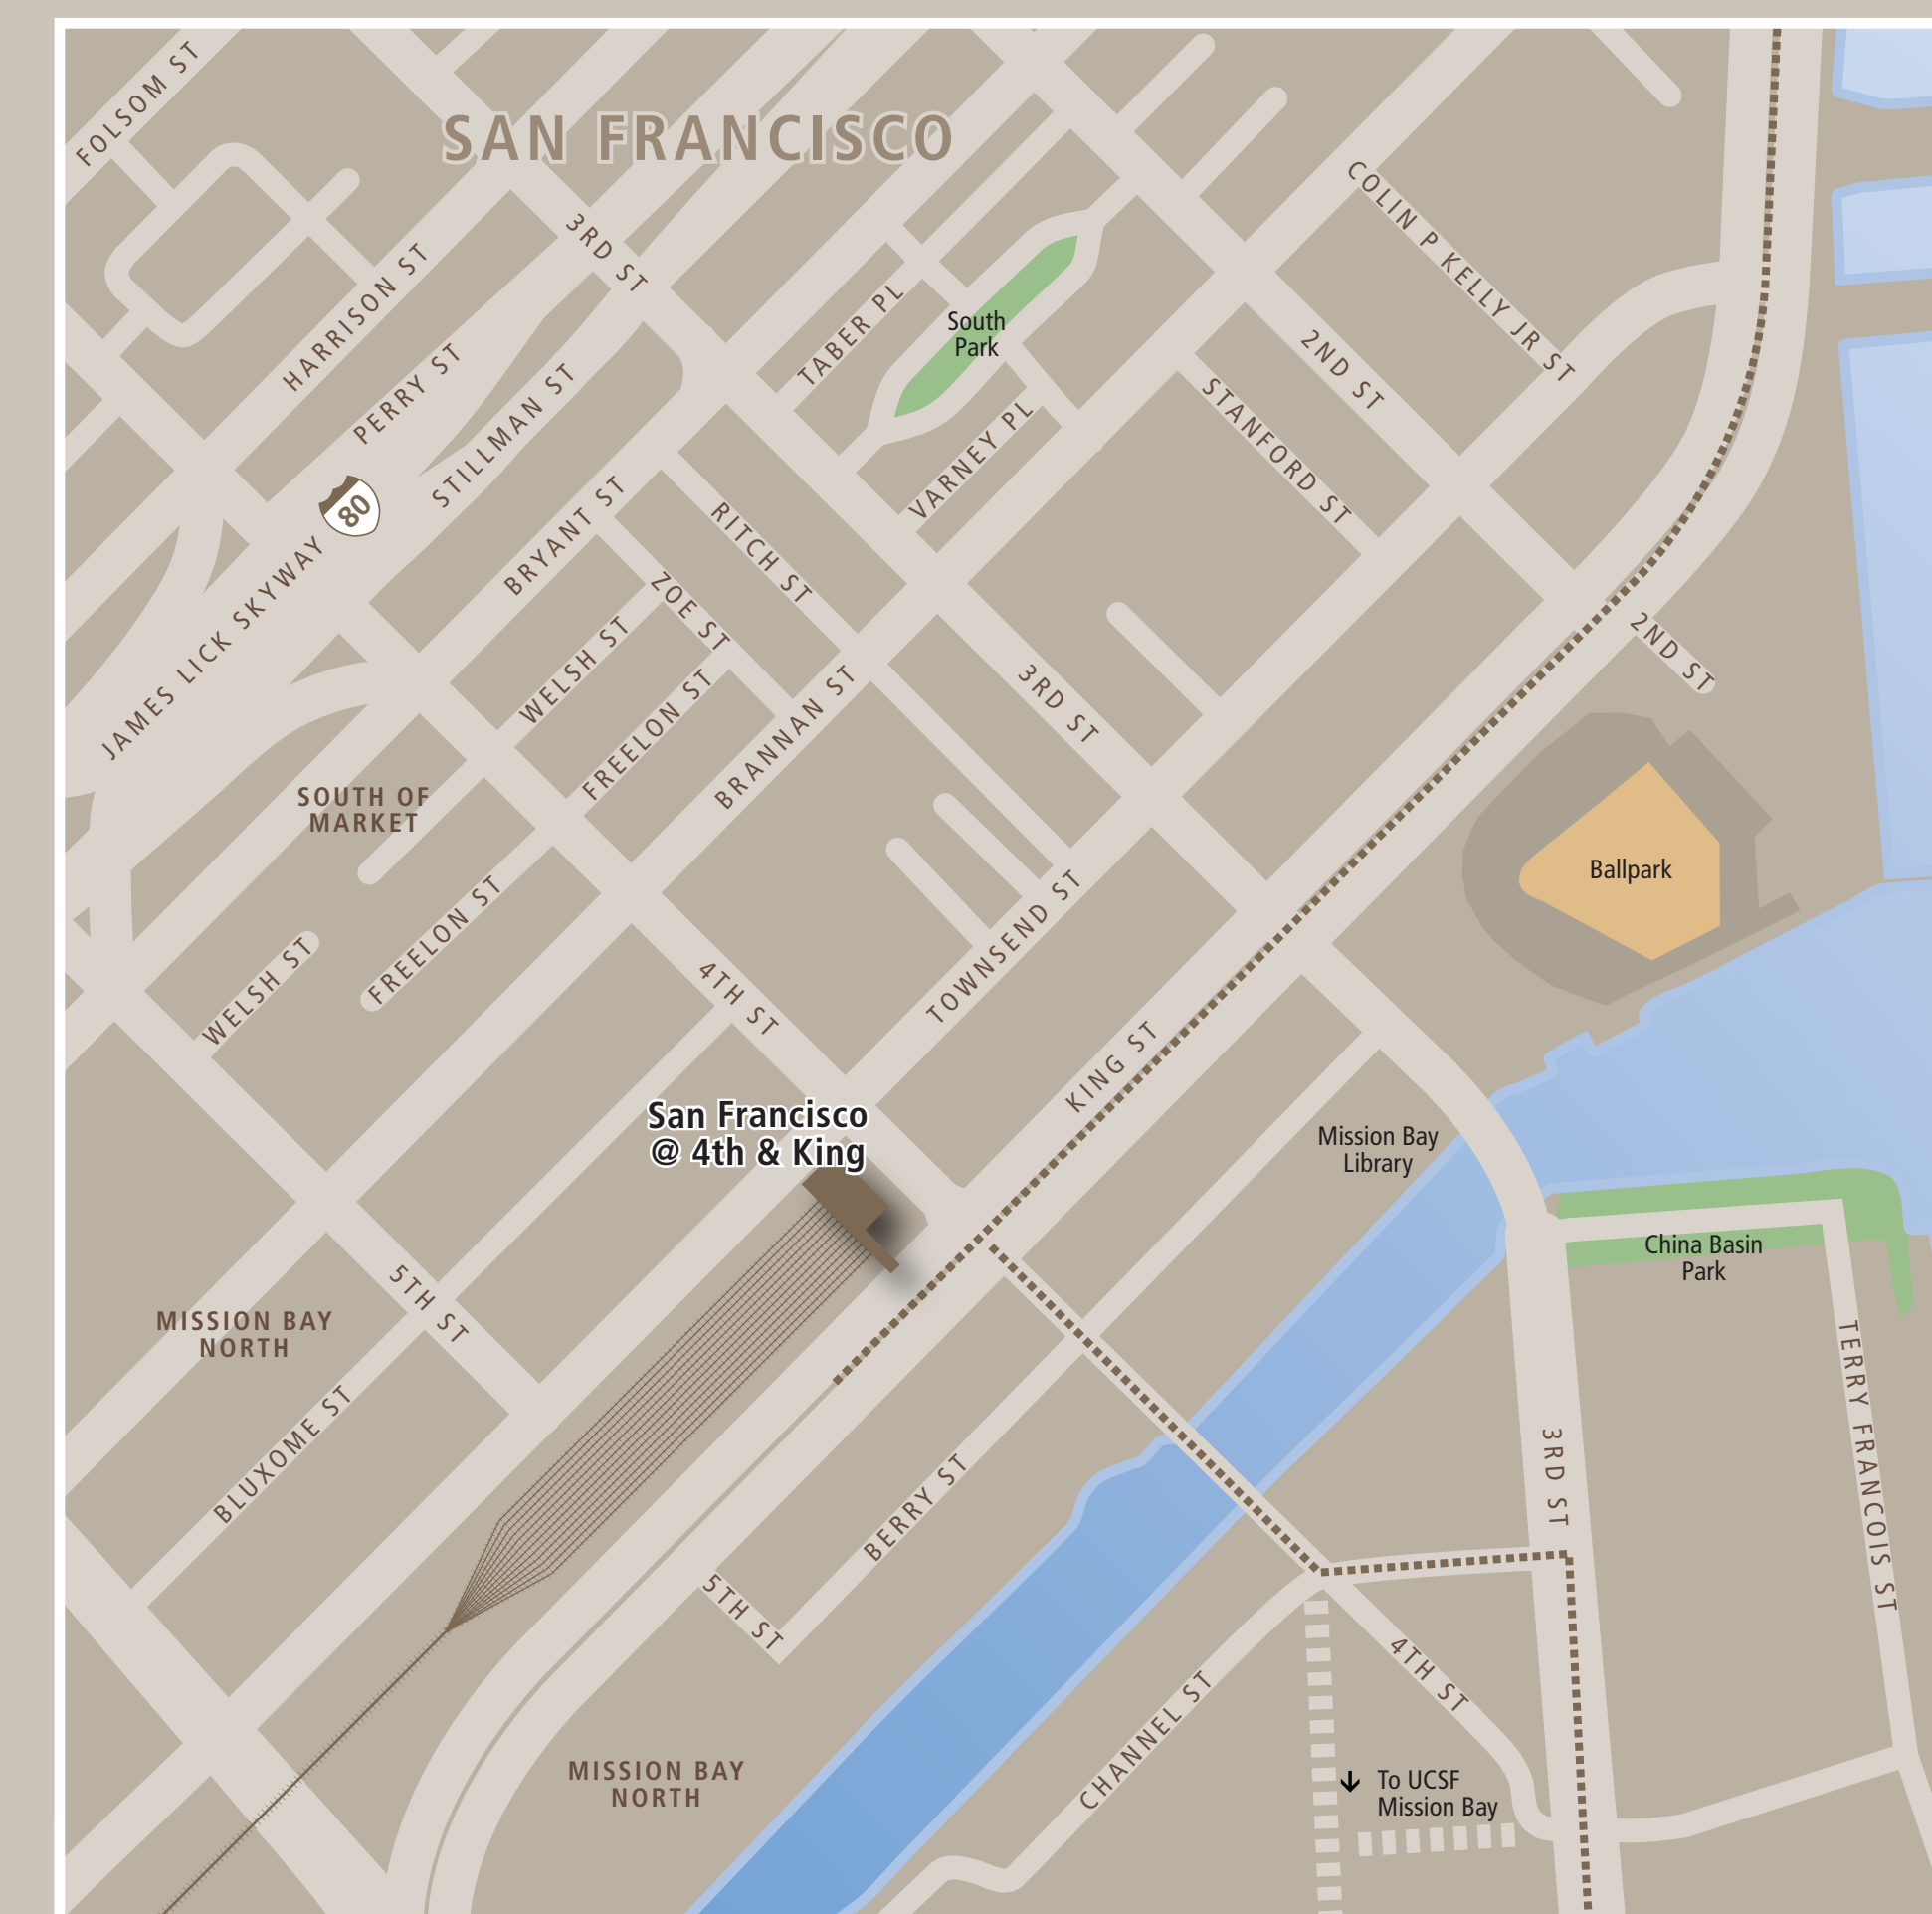

Station Map

Mapa de la estación

車站地圖

Transit Information

San Francisco @ 4th & King

San Francisco

Map Key

- You Are Here
- Transit Information
- Transit Stop
- Exit
- Bike Lockers
- Bike Parking Facility
- Bike Share
- Restrooms
- Taxis
- Telephone
- Caltrain Tickets / Clipper
- Muni Bus
- Muni Metro
- Caltrain

Area Map