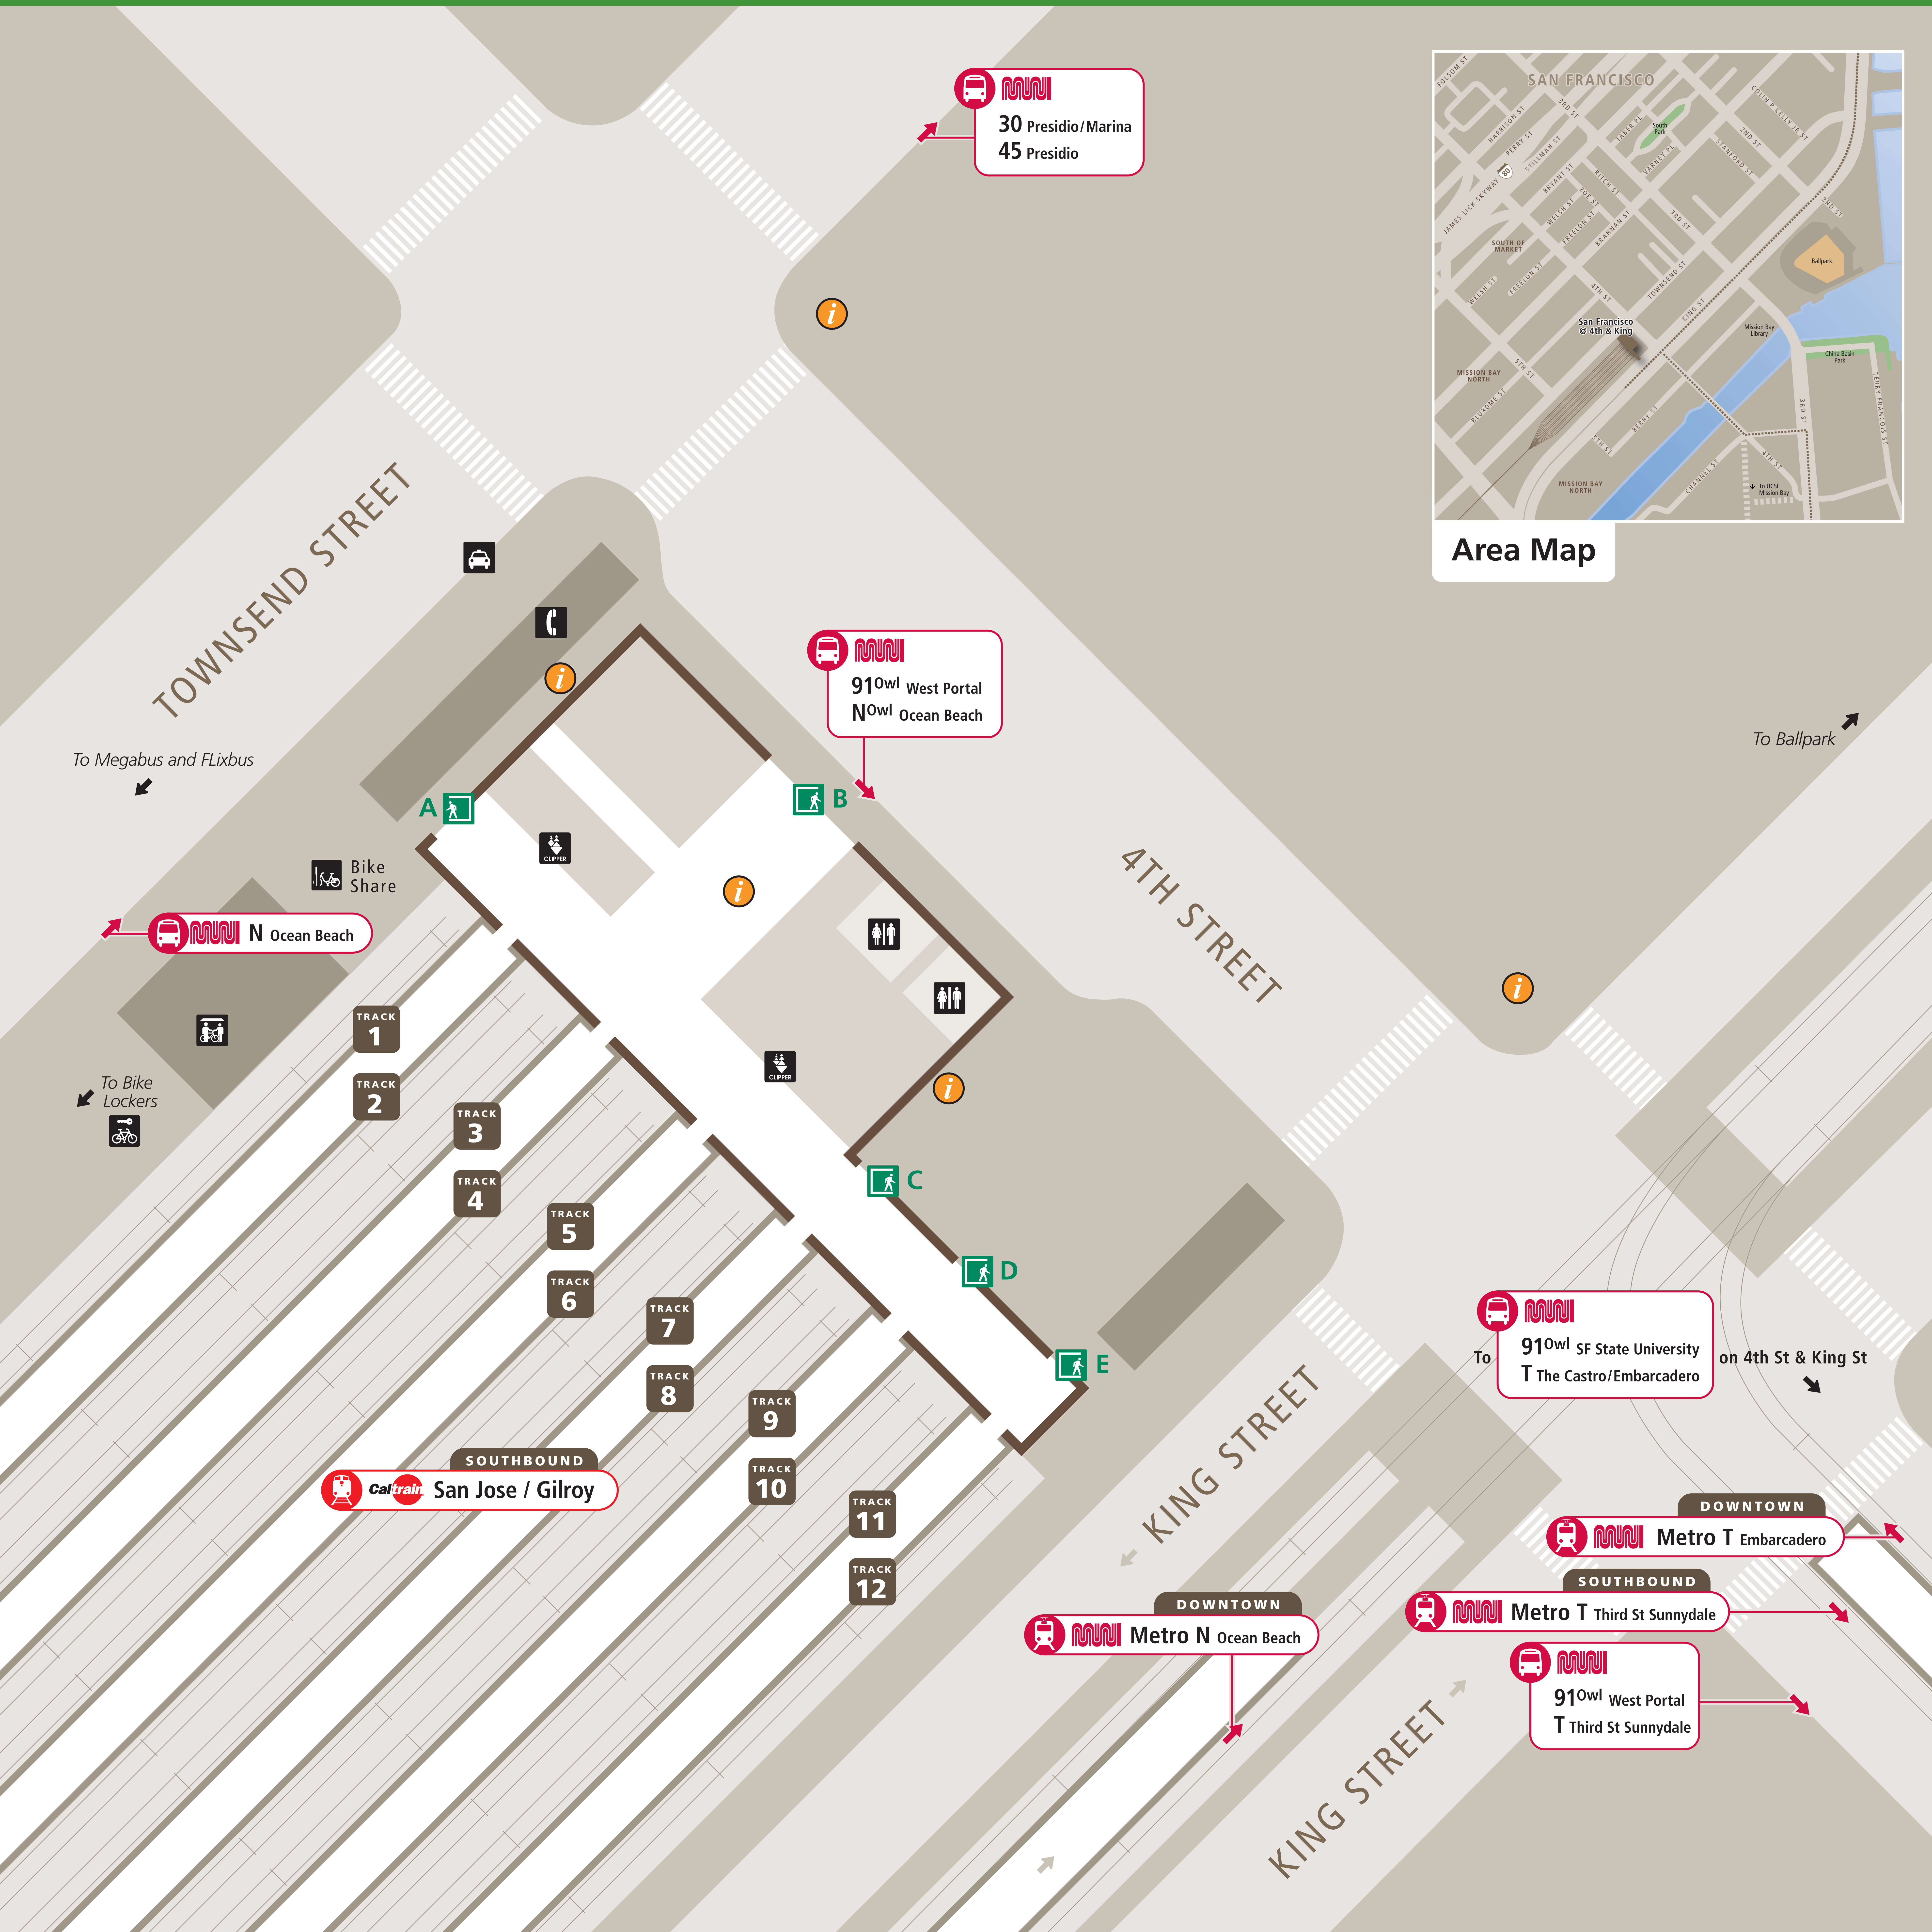

Station Map

Mapa de la estación

車站地圖

Transit Information

San Francisco @ 4th & King

San Francisco

Map Key

- You Are Here
- Transit Information
- Transit Stop
- Exit
- Bike Lockers
- Bike Parking Facility
- Bike Share
- Restrooms
- Taxis
- Telephone
- Caltrain Tickets / Clipper
- Muni Bus
- Muni Metro
- Caltrain

Call 511 | 511.org