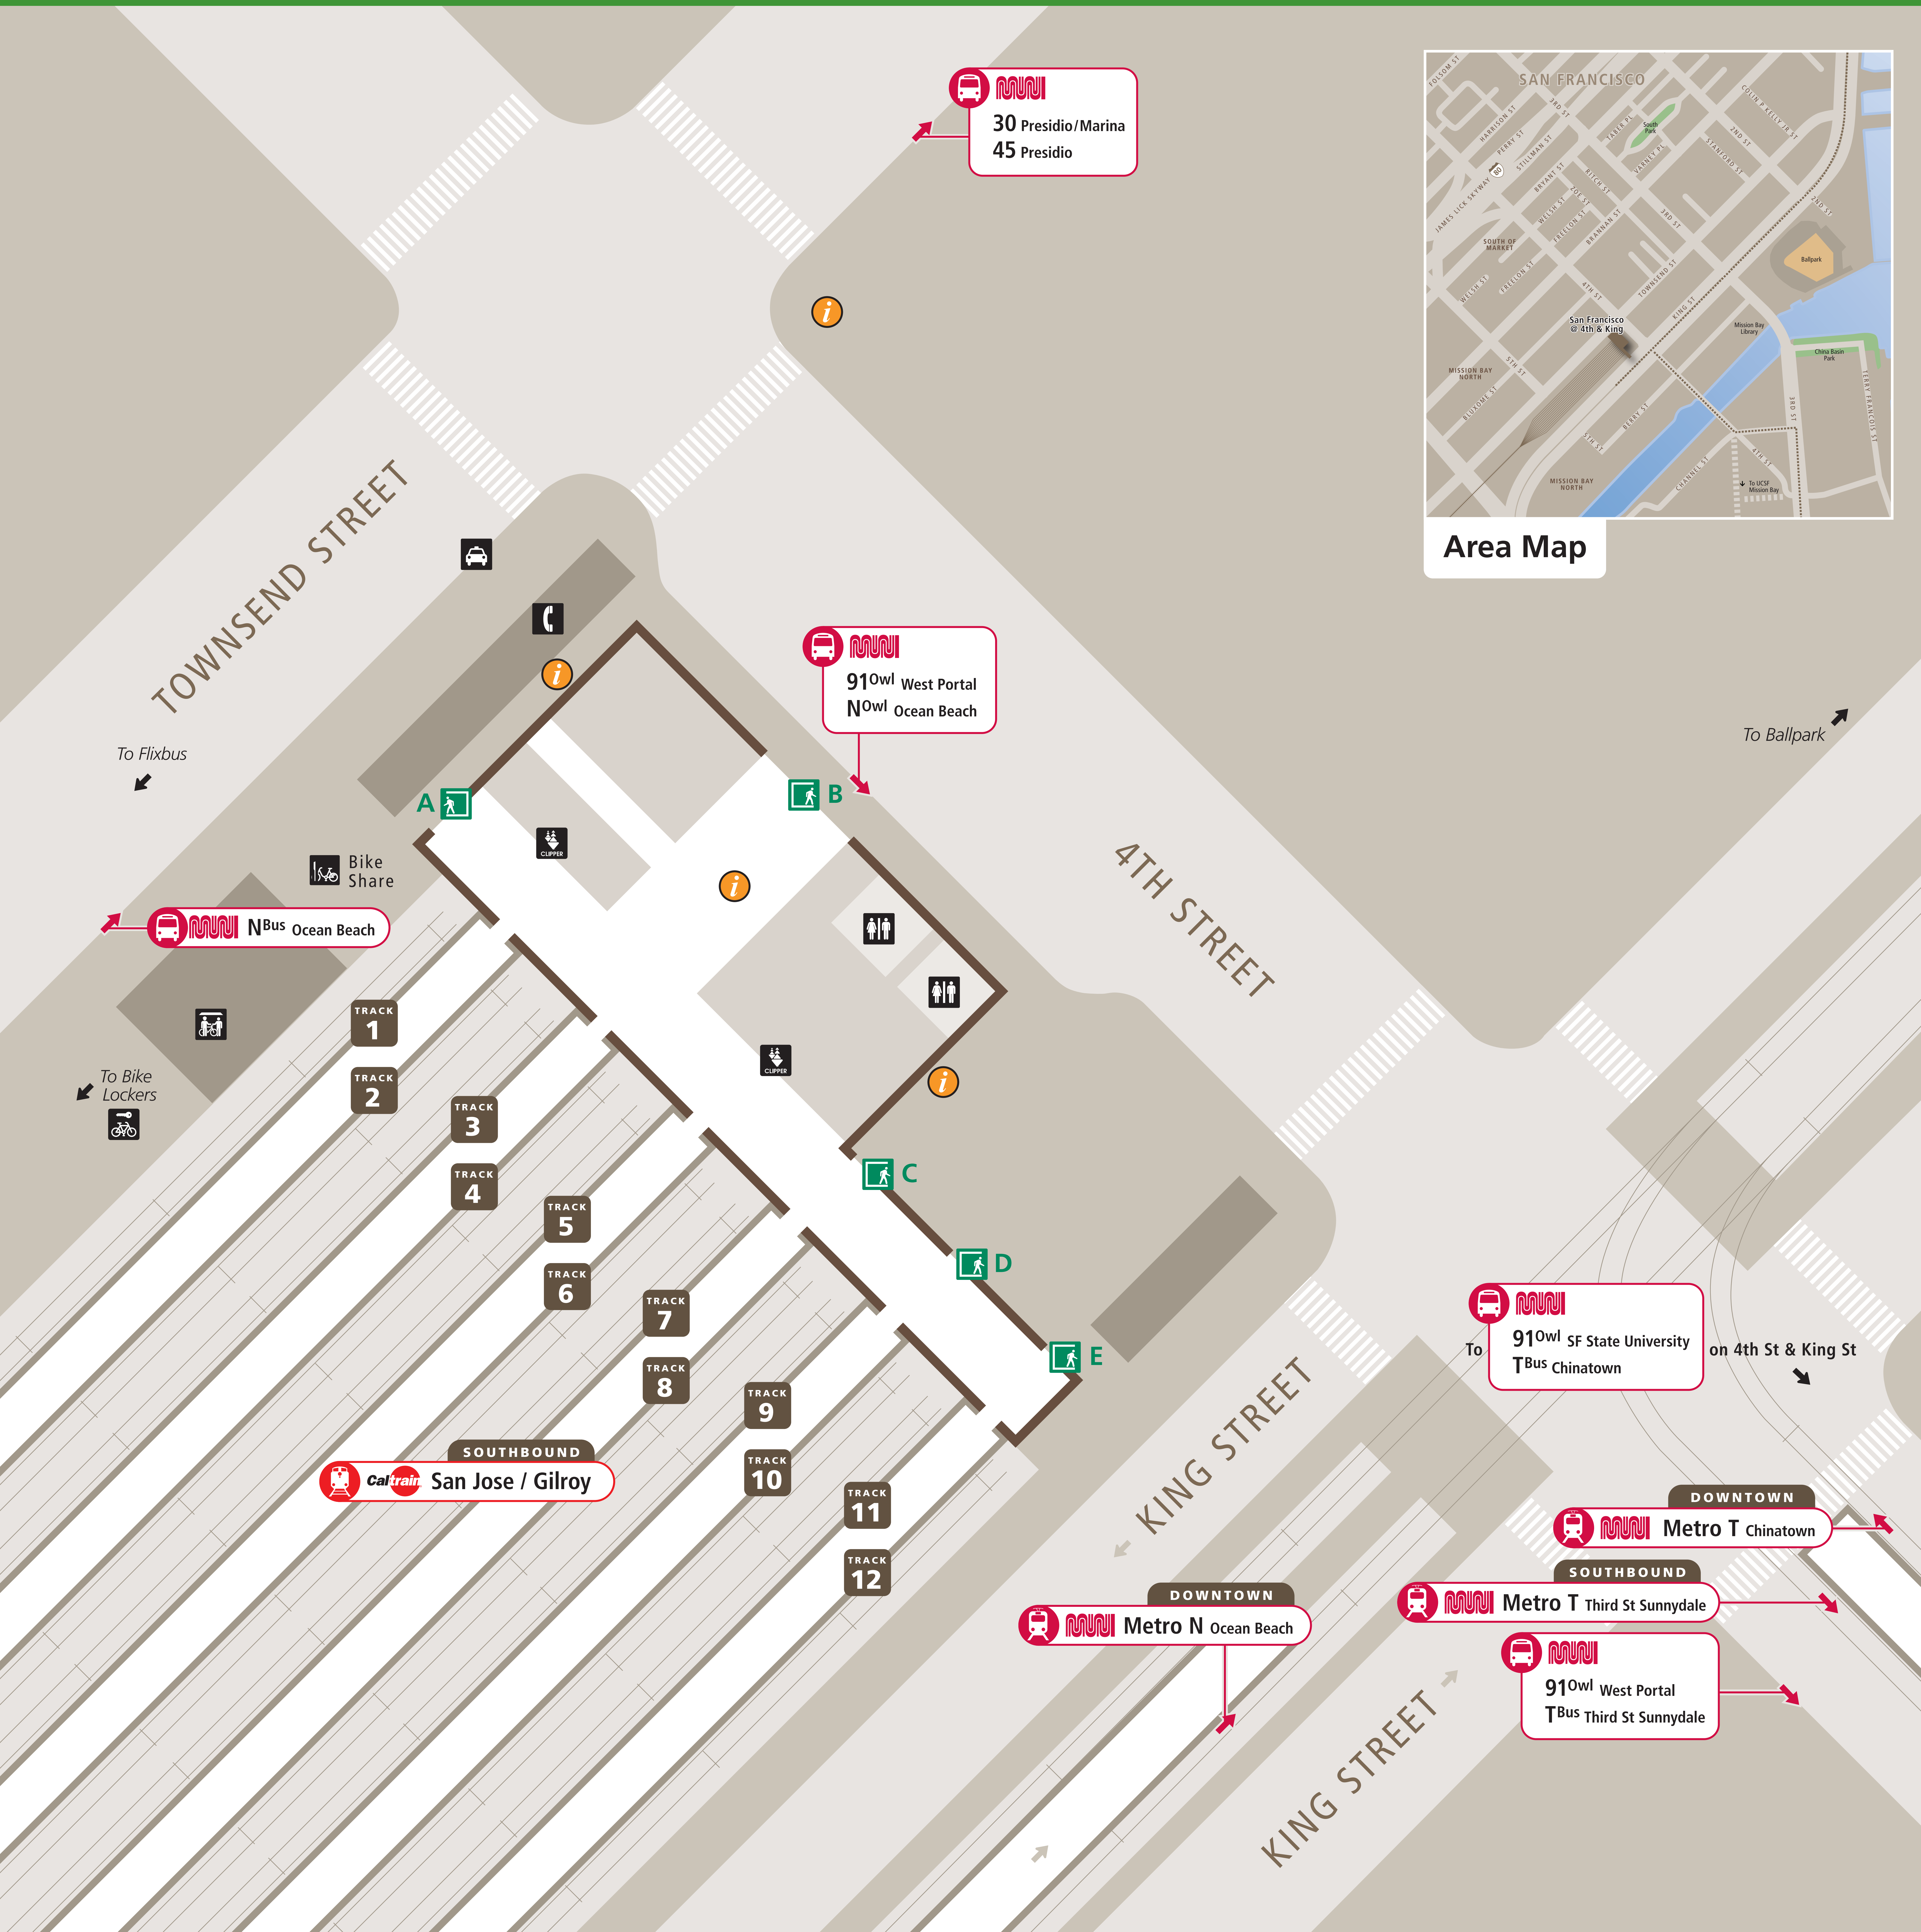

Station Map

Mapa de la estación

車站地圖

Transit Information

San Francisco @ 4th & King

San Francisco

Map Key

- You Are Here
- Transit Information
- Transit Stop
- Exit
- Bike Lockers
- Bike Parking Facility
- Bike Share
- Restrooms
- Taxis
- Telephone
- Caltrain Tickets / Clipper
- Muni Bus
- Muni Metro
- Caltrain

Call 511 | 511.org