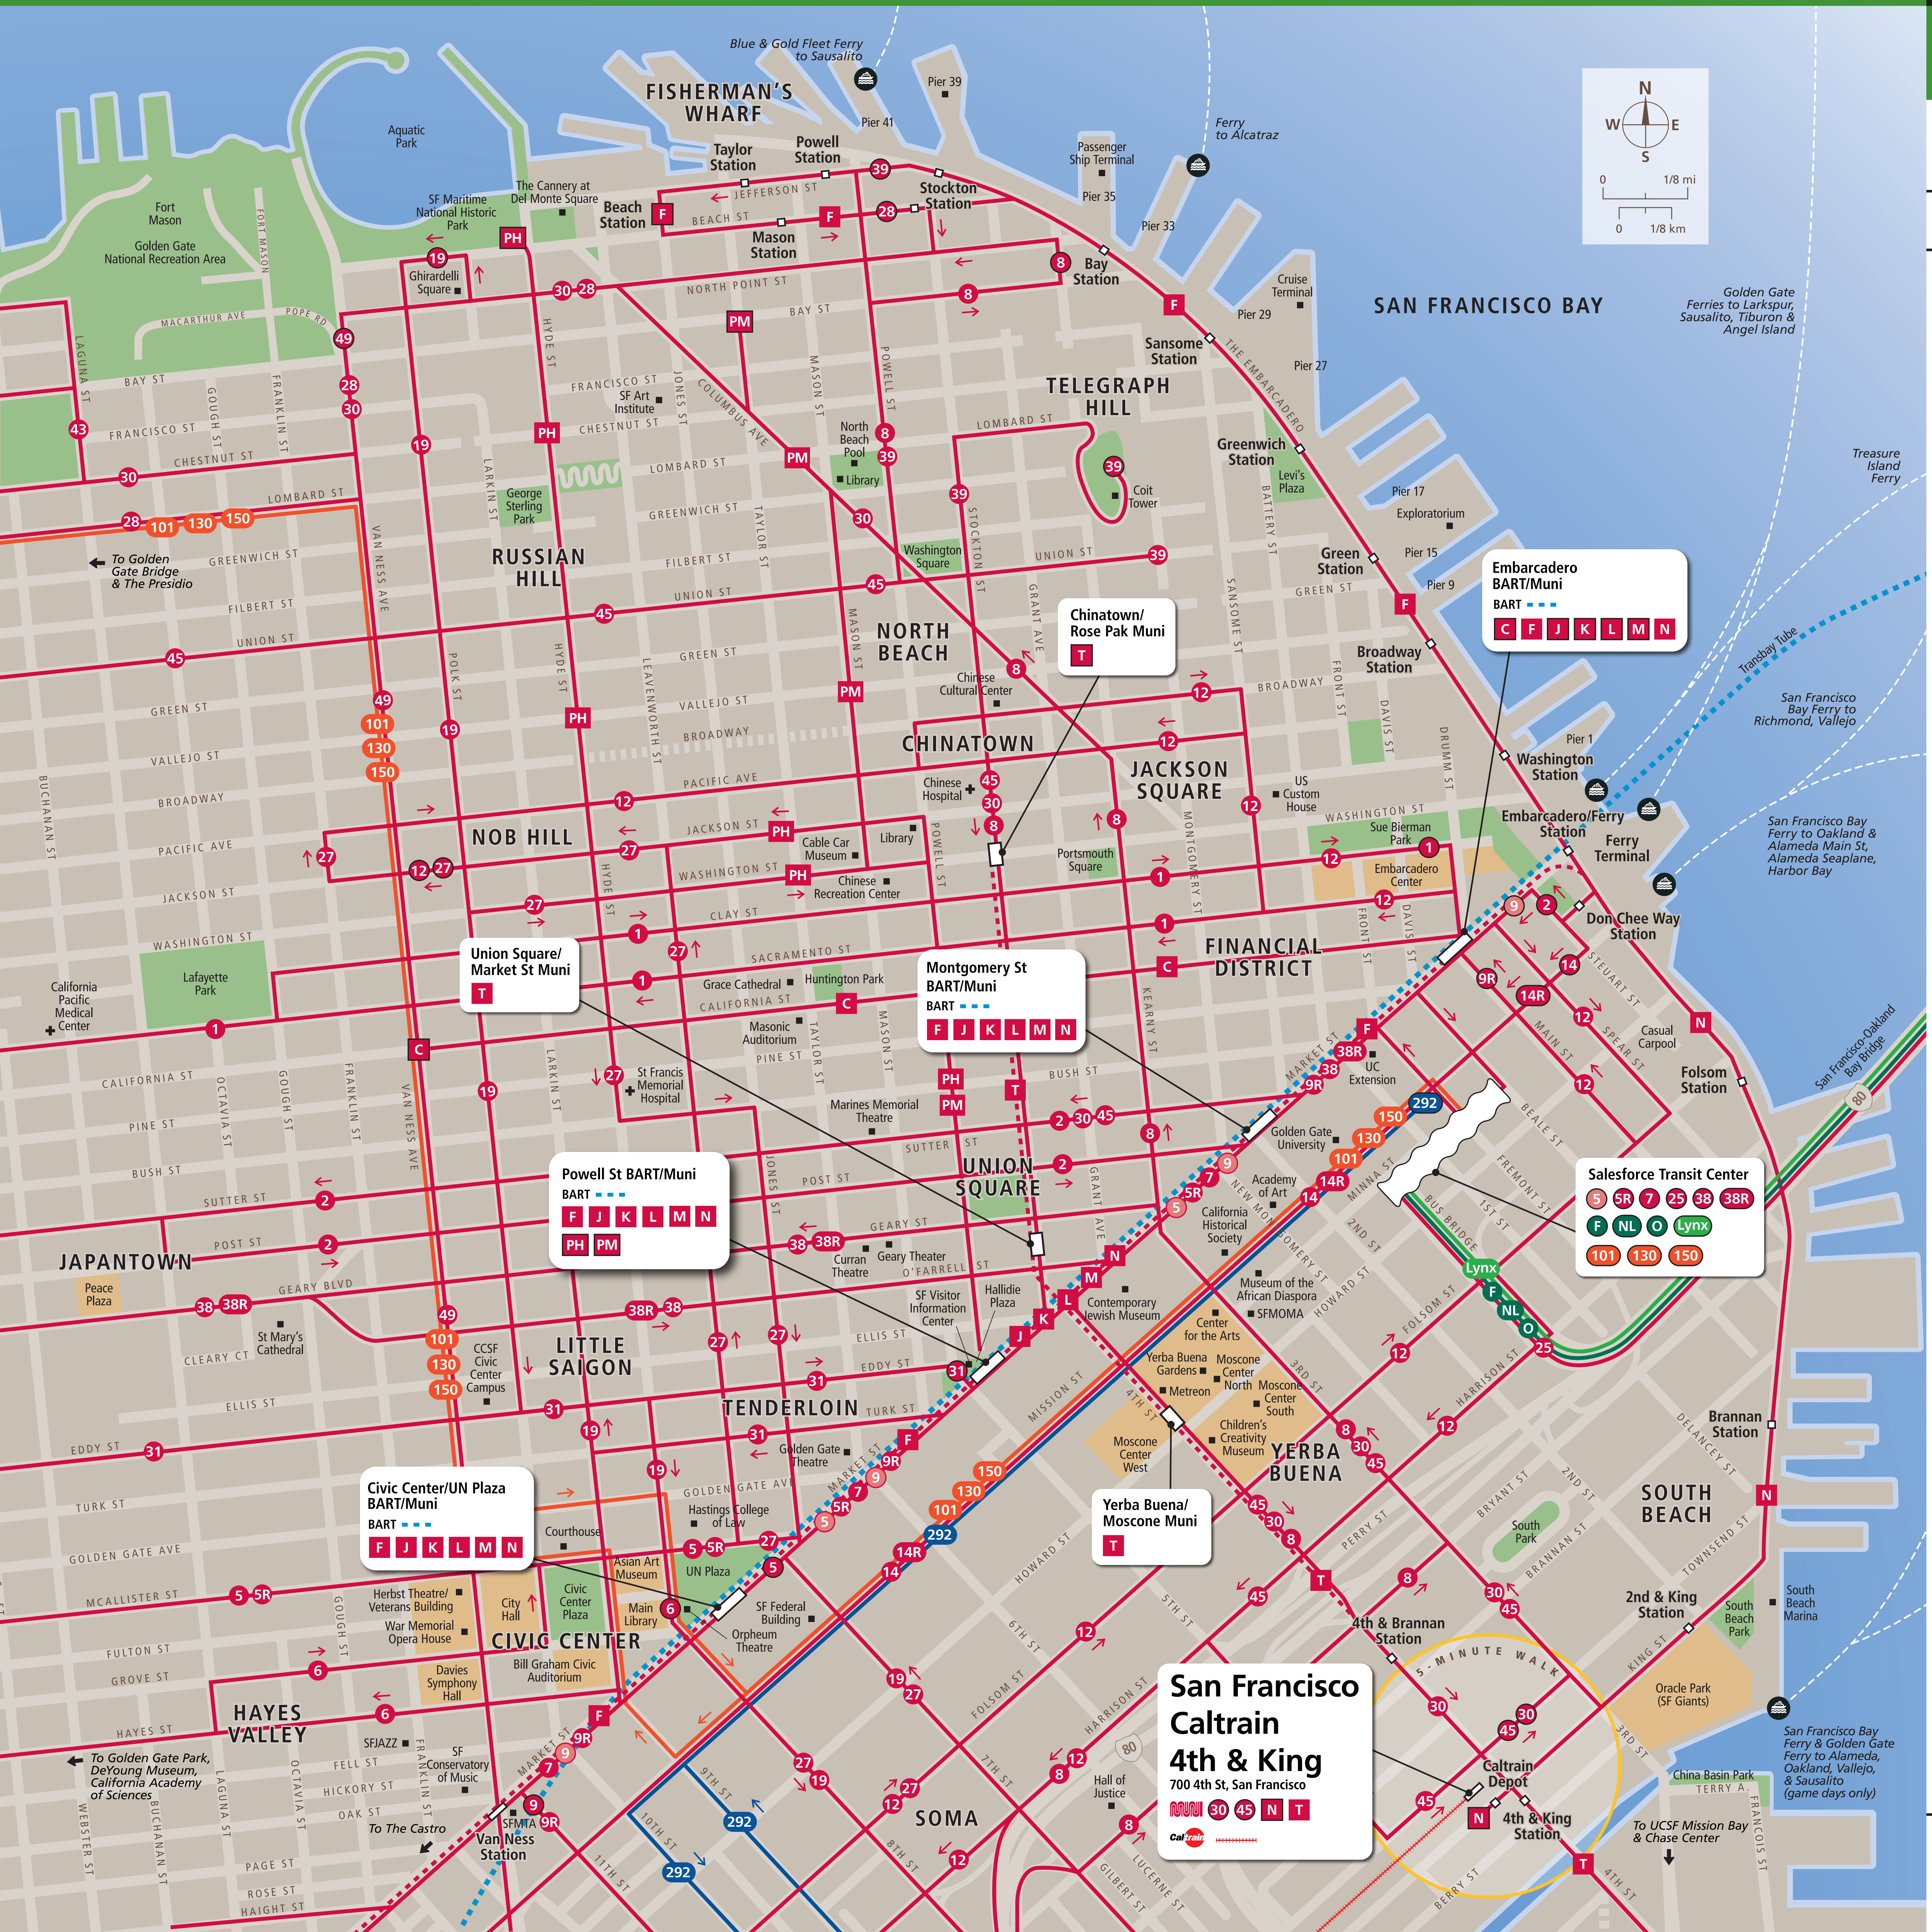

Transit Routes

Rutas del tránsito

公車路線圖

Transit Information

San Francisco @ 4th & King

San Francisco

Map Key

- You Are Here
- BART (underground)
- Caltrain
- Muni Bus
- Early Morning, Evening, & Weekend Only Service
- Muni Metro / Street Car / Cable Car
- Muni (underground)
- Golden Gate Transit
- SamTrans
- AC Transit
- WestCAT
- Route Terminus
- Ferry Terminal

During limited hours the following lines also serve downtown San Francisco:

AC Transit: 800, FS, E, G, J, L, NX, NX3, P, V, W

Golden Gate Transit: 114, 132, 154, 164, 172

Muni: 1X, 8AX, 8BX, 90, 91

SamTrans: 397, EPX, FCX

SolTrans: 82

Some Muni lines operate all night. Visit www.sfmta.com or call 311 for more information.

This map does not show all commuter, express, special event, or all-night routes. Service may vary with time of day or day of week. Service changes may have occurred since printing. Please consult transit agency schedule or contact 511 for more information.

Call 511 | 511.org