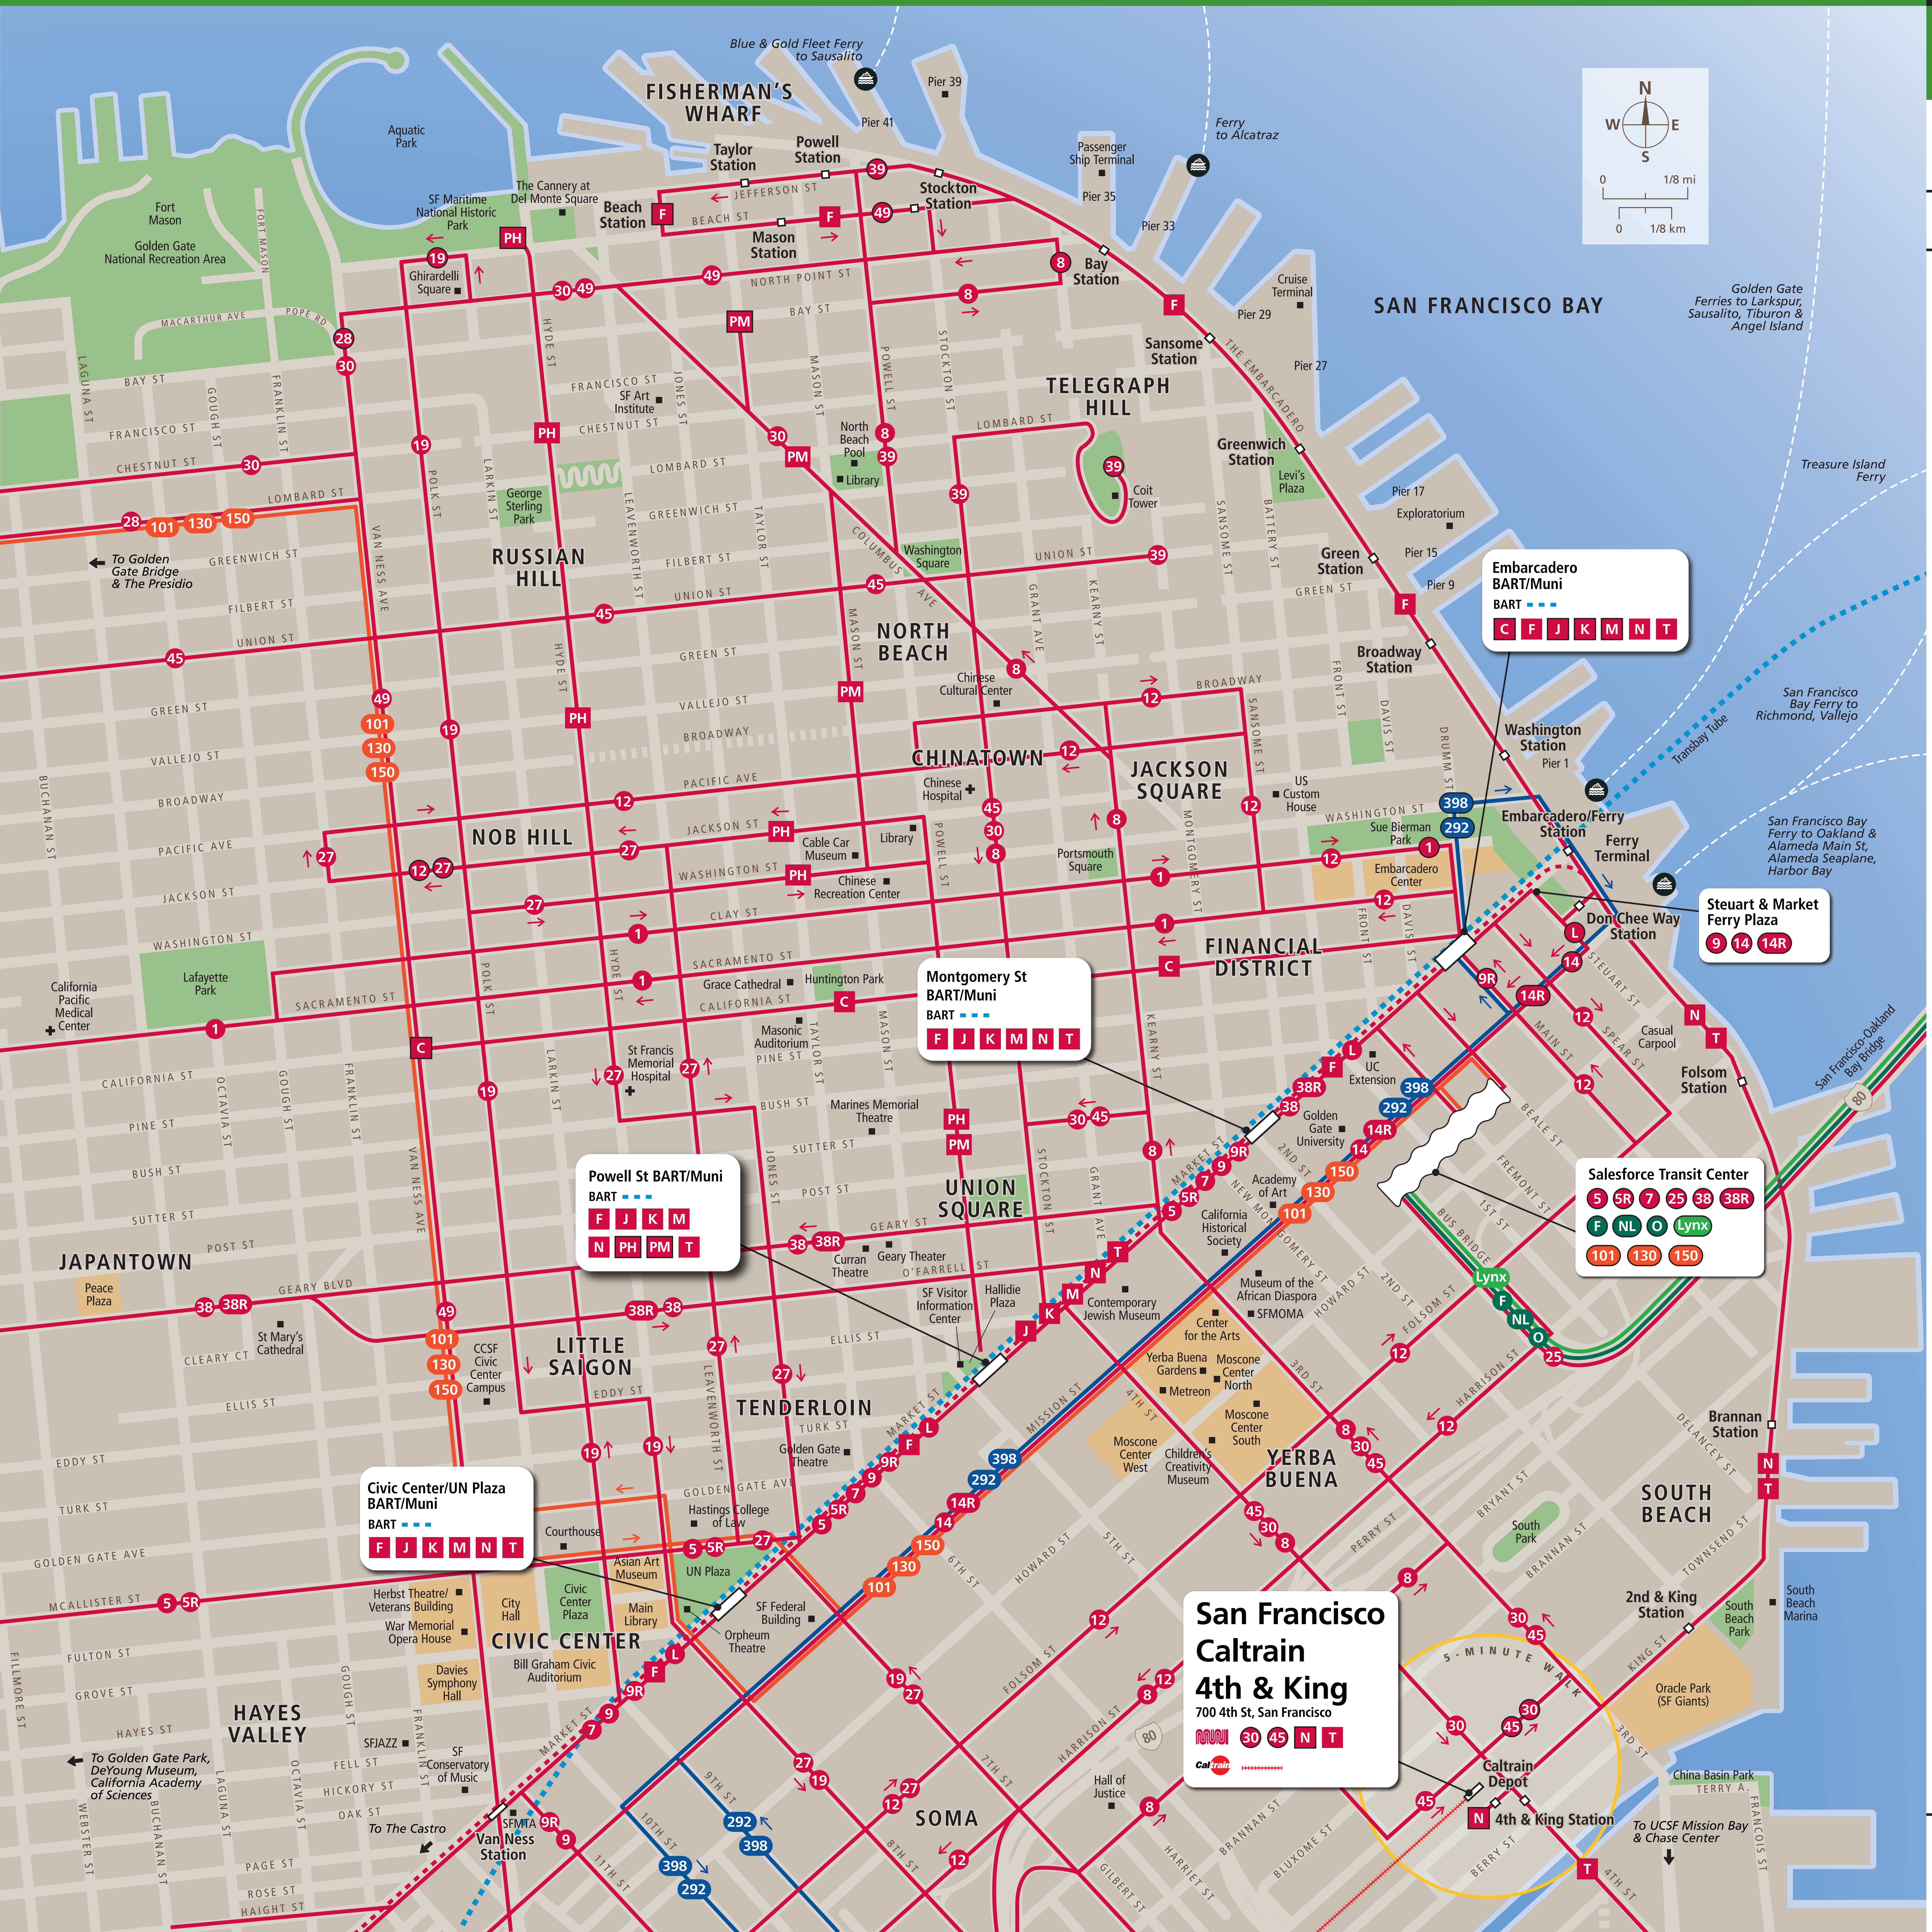

Transit Routes

Rutas del tránsito

公車路線圖

Transit Information

San Francisco @ 4th & King

San Francisco

Map Key

- You Are Here
- BART (underground)
- Caltrain
- Muni Bus
- Muni Metro / Street Car / Cable Car
- Muni (underground)
- Golden Gate Transit
- SamTrans
- AC Transit
- WestCAT
- Route Terminus
- Ferry Terminal

During limited hours the following lines also serve downtown San Francisco:

AC Transit: 800, FS, E, G, J, L, LA, NX, NX3, OX, P, V, W

Golden Gate Transit: 114, 132, 154, 172

Muni: 90, 91

SamTrans: 397, FCX

SolTrans: 82

Some Muni lines operate all night. Visit www.sfmta.com or call 311 for more information.

This map does not show all commuter, express, special event, or all-night routes. Service may vary with time of day or day of week. Service changes may have occurred since printing. Please consult transit agency schedule or contact 511 for more information.

Call 511 | 511.org