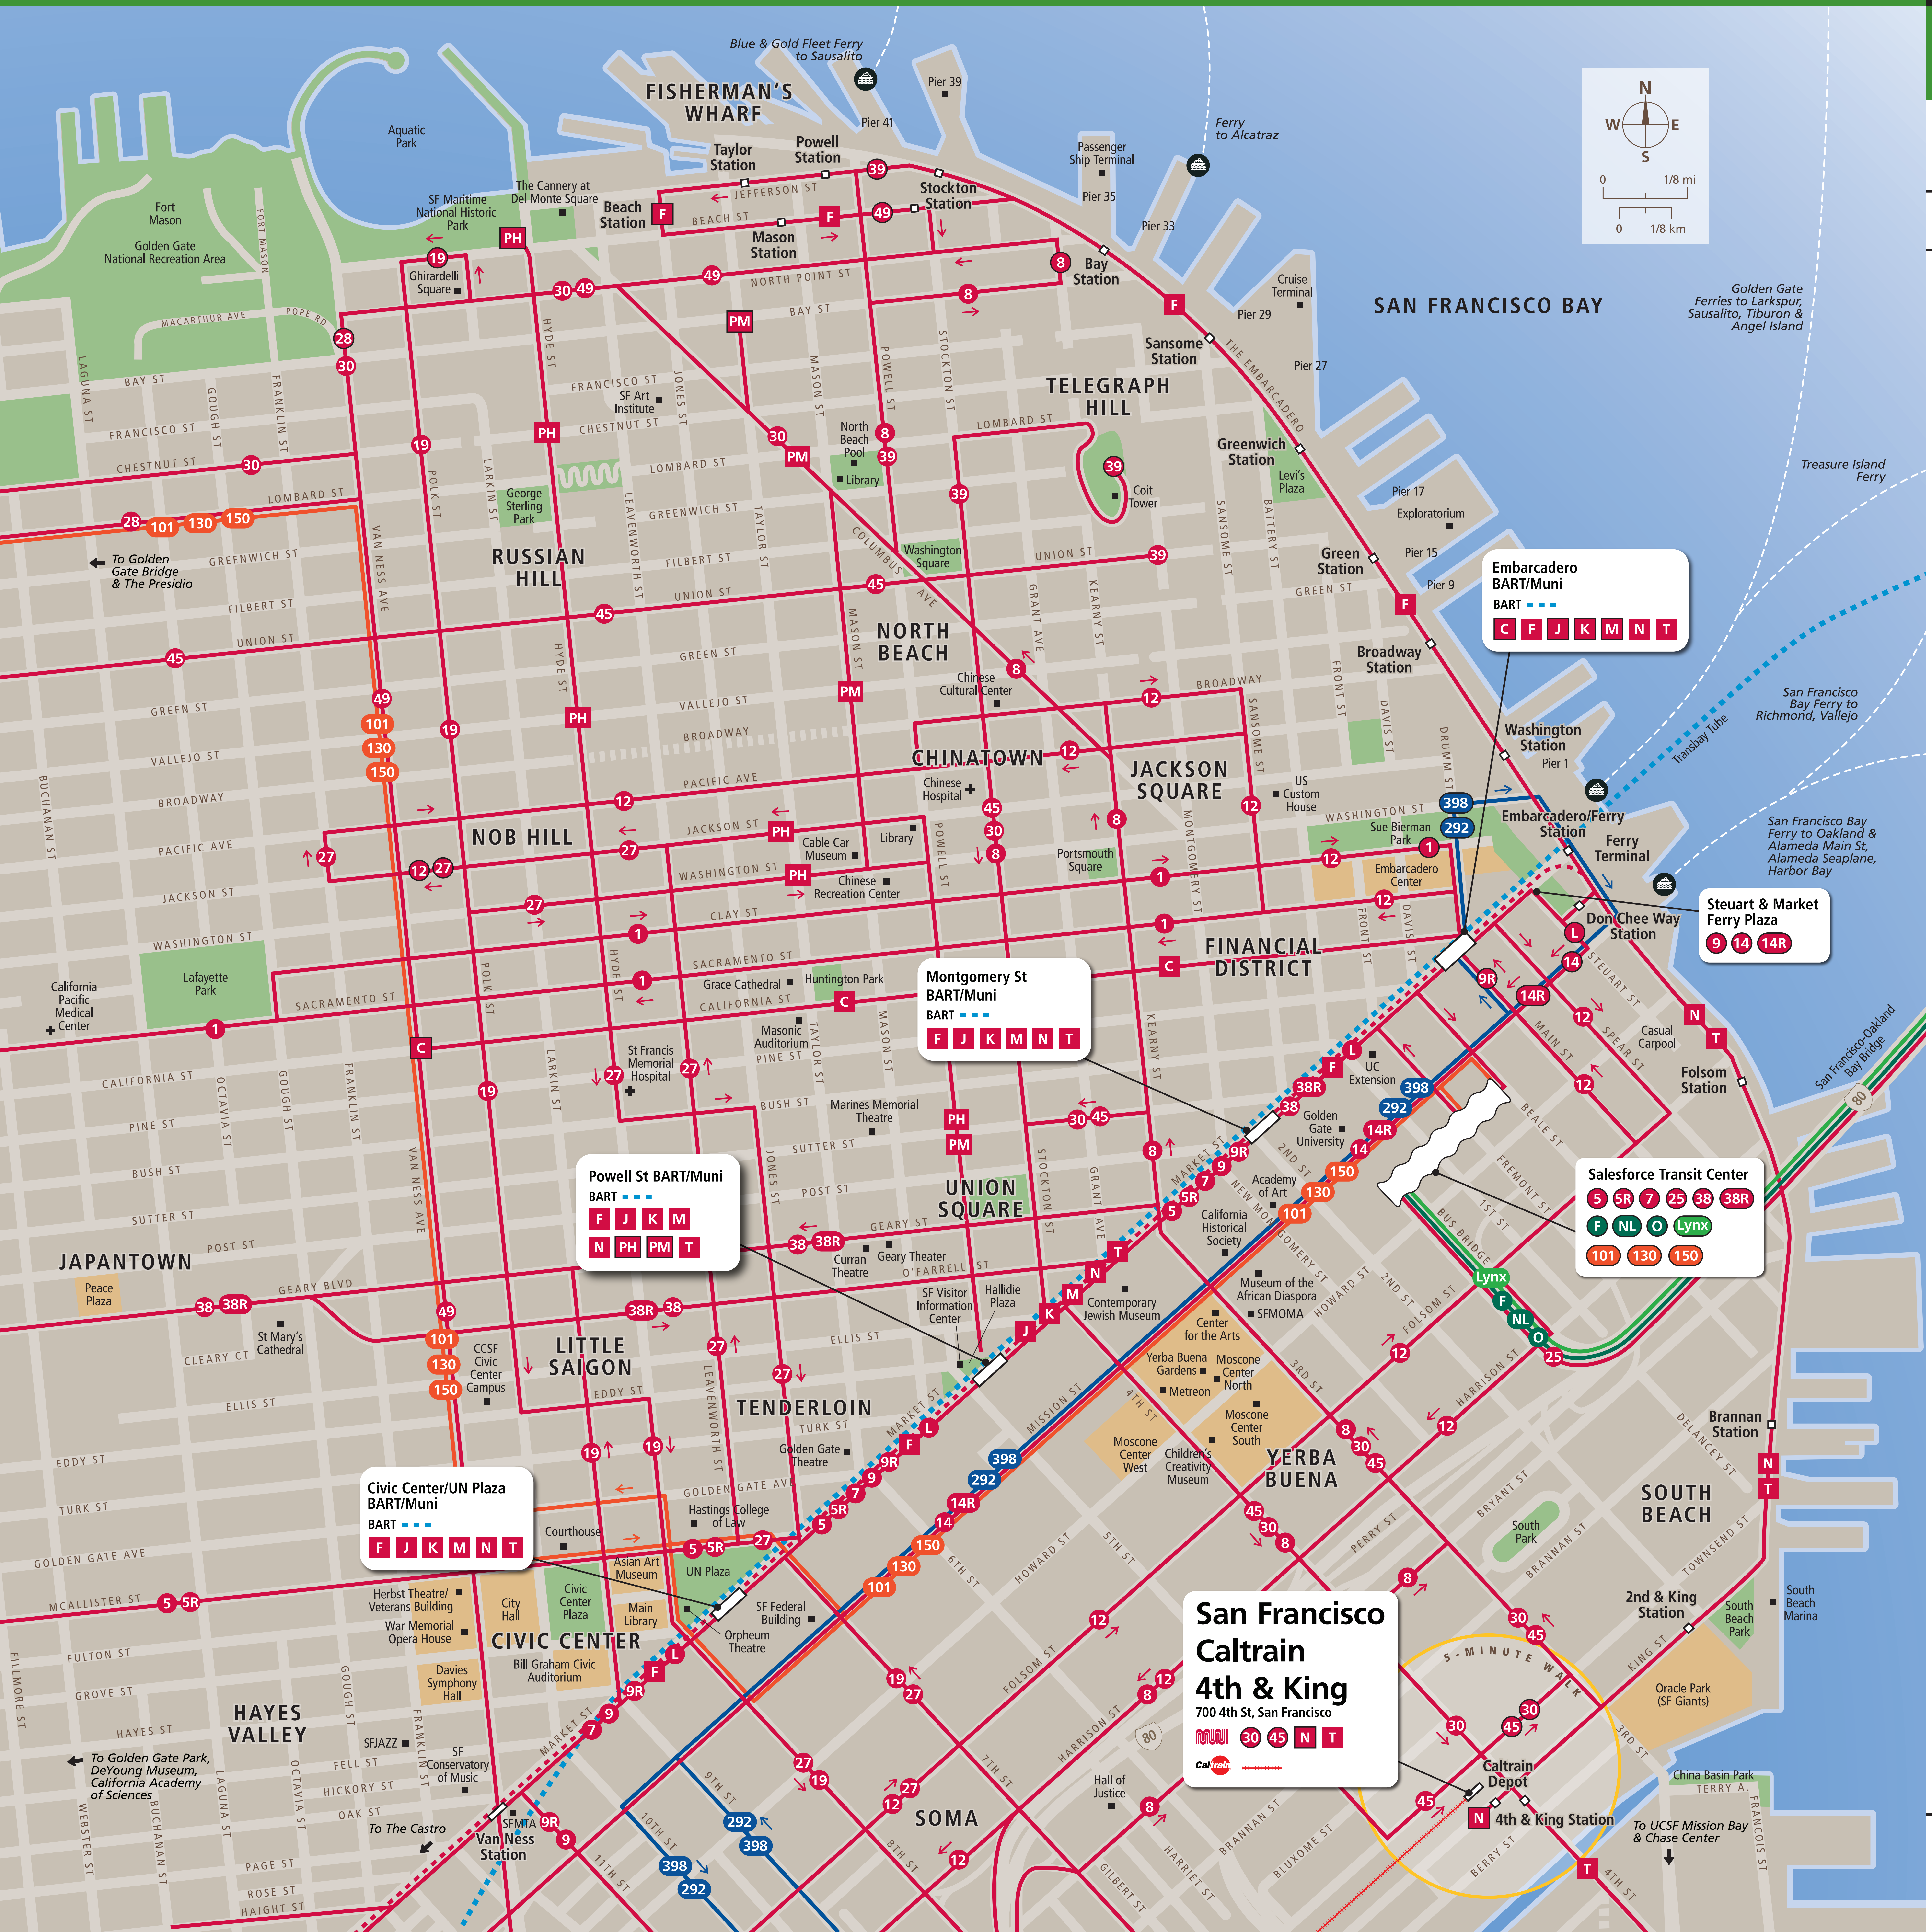

Transit Routes

Rutas del tránsito 公車路線圖

Transit Information

San Francisco @ 4th & King

San Francisco

Map Key

- You Are Here
- BART (underground)
- Caltrain
- Muni Bus
- Muni Metro / Street Car / Cable Car
- Muni (underground)
- Golden Gate Transit
- SamTrans
- AC Transit
- WestCAT
- Route Terminus
- Ferry Terminal

During limited hours the following lines also serve downtown San Francisco:

AC Transit: 800, FS, E, G, J, L, LA, NX, NX3, OX, P, V, W

Golden Gate Transit: 114, 132, 154, 172

Muni: 90, 91

SamTrans: 397, FCX

SolTrans: 82

Some Muni lines operate all night. Visit www.sfmta.com or call 311 for more information.

Call 511 | 511.org

Sponsored by the Metropolitan Transportation Commission in cooperation with AC Transit. Contact us at signcomments@bayareametro.gov.