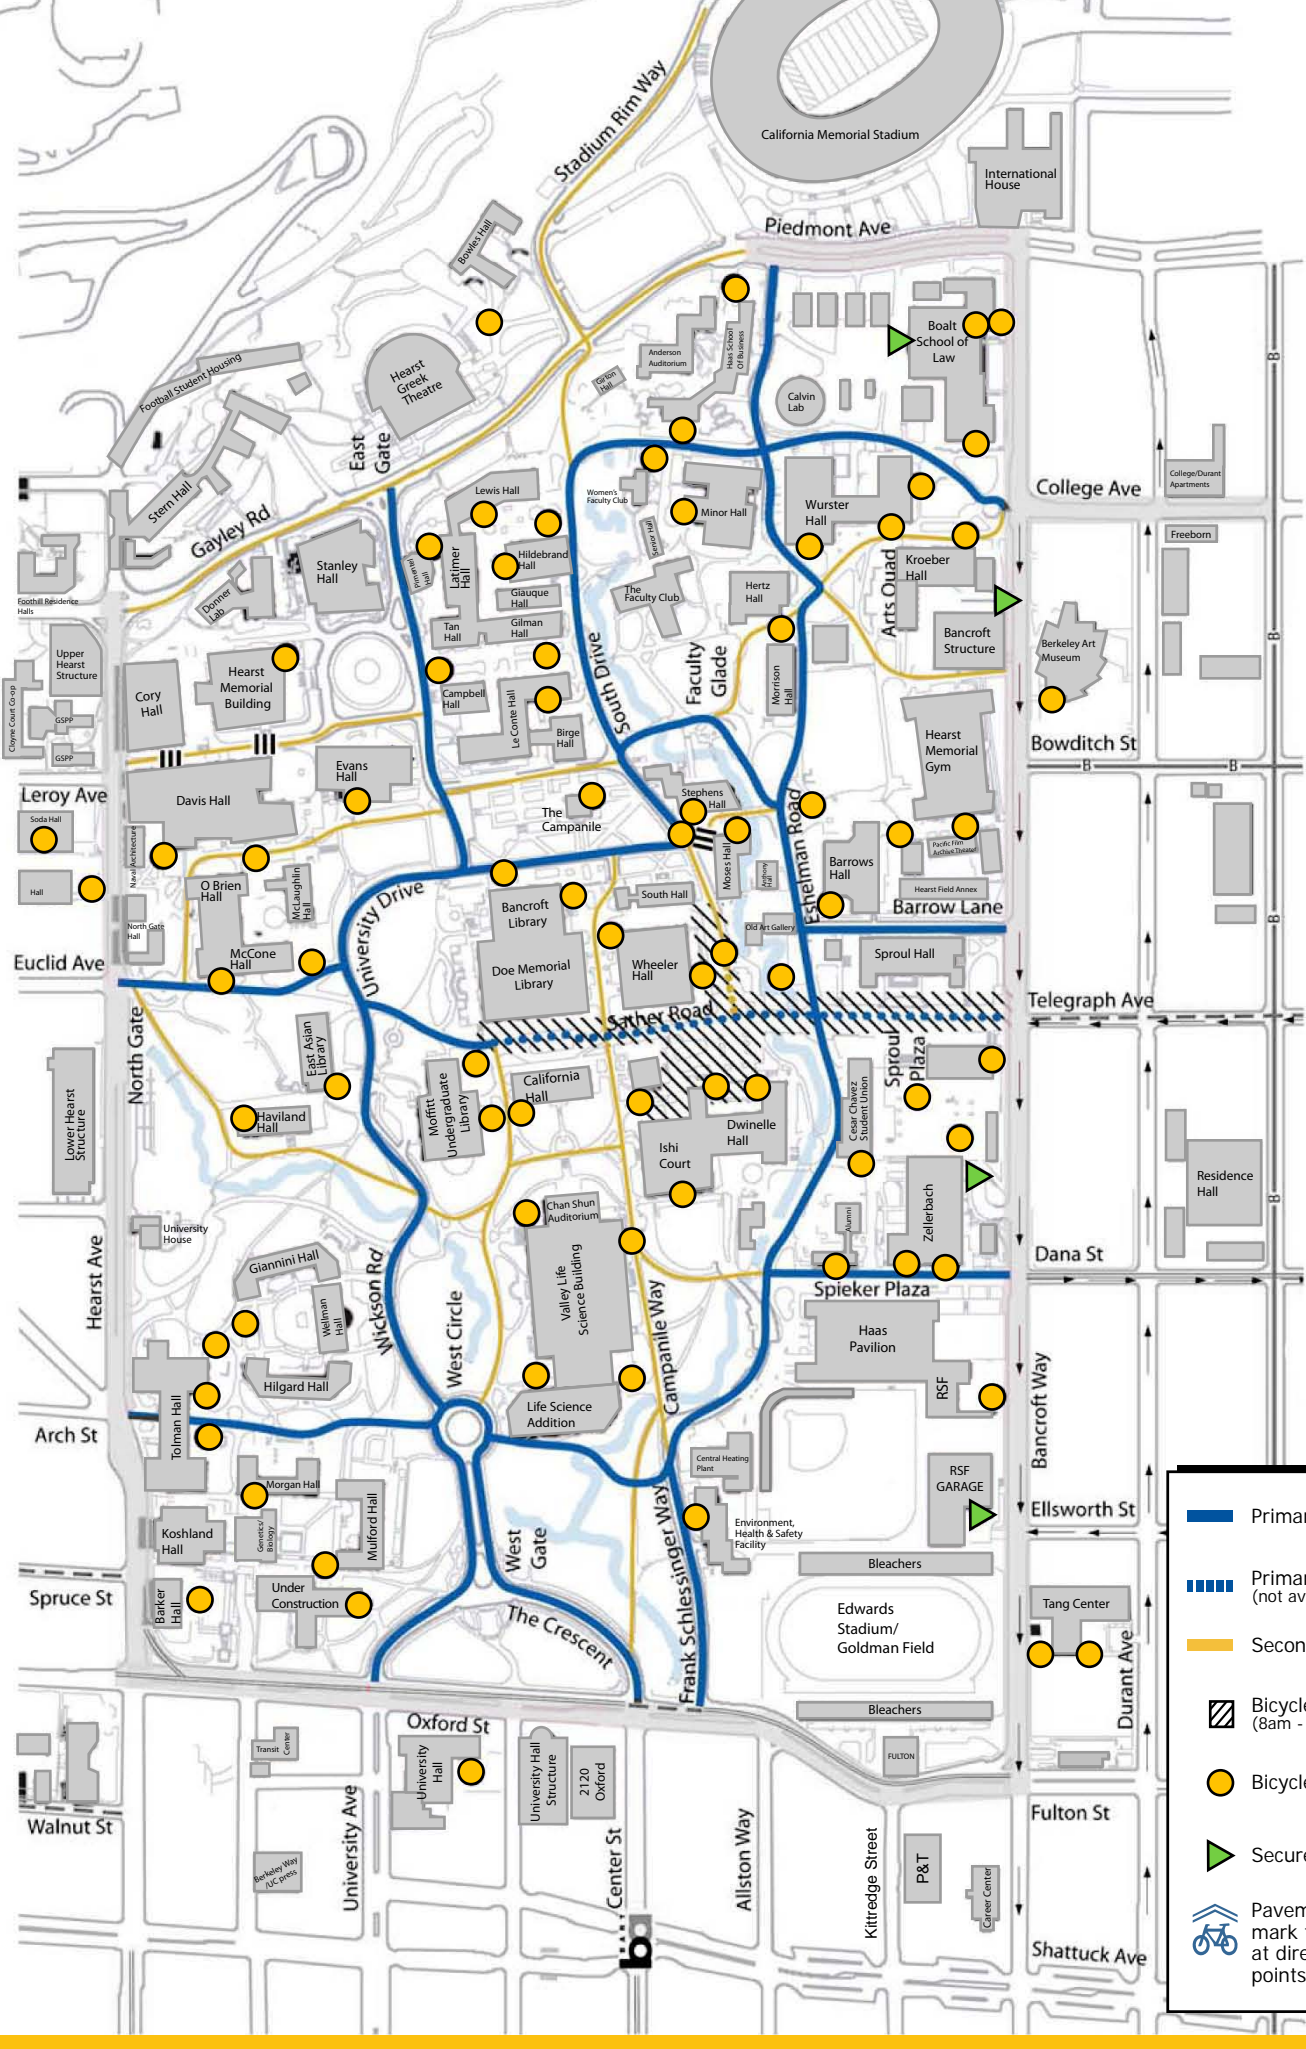

BIKING THROUGH BERKELEY

-  Primary Bikeway
-  Primary Bikeway - Off Peak (not available 8am - 6pm, Mon - Fri)
-  Secondary Bikeway
-  Bicycle Dismount Zone (8am - 6pm, Mon - Fri)
-  Bicycle Racks (10 or more spaces)
-  Secure Bicycle Parking Facility
-  Pavement Markings - arrows mark the primary bicycle ways at directional decision-making points