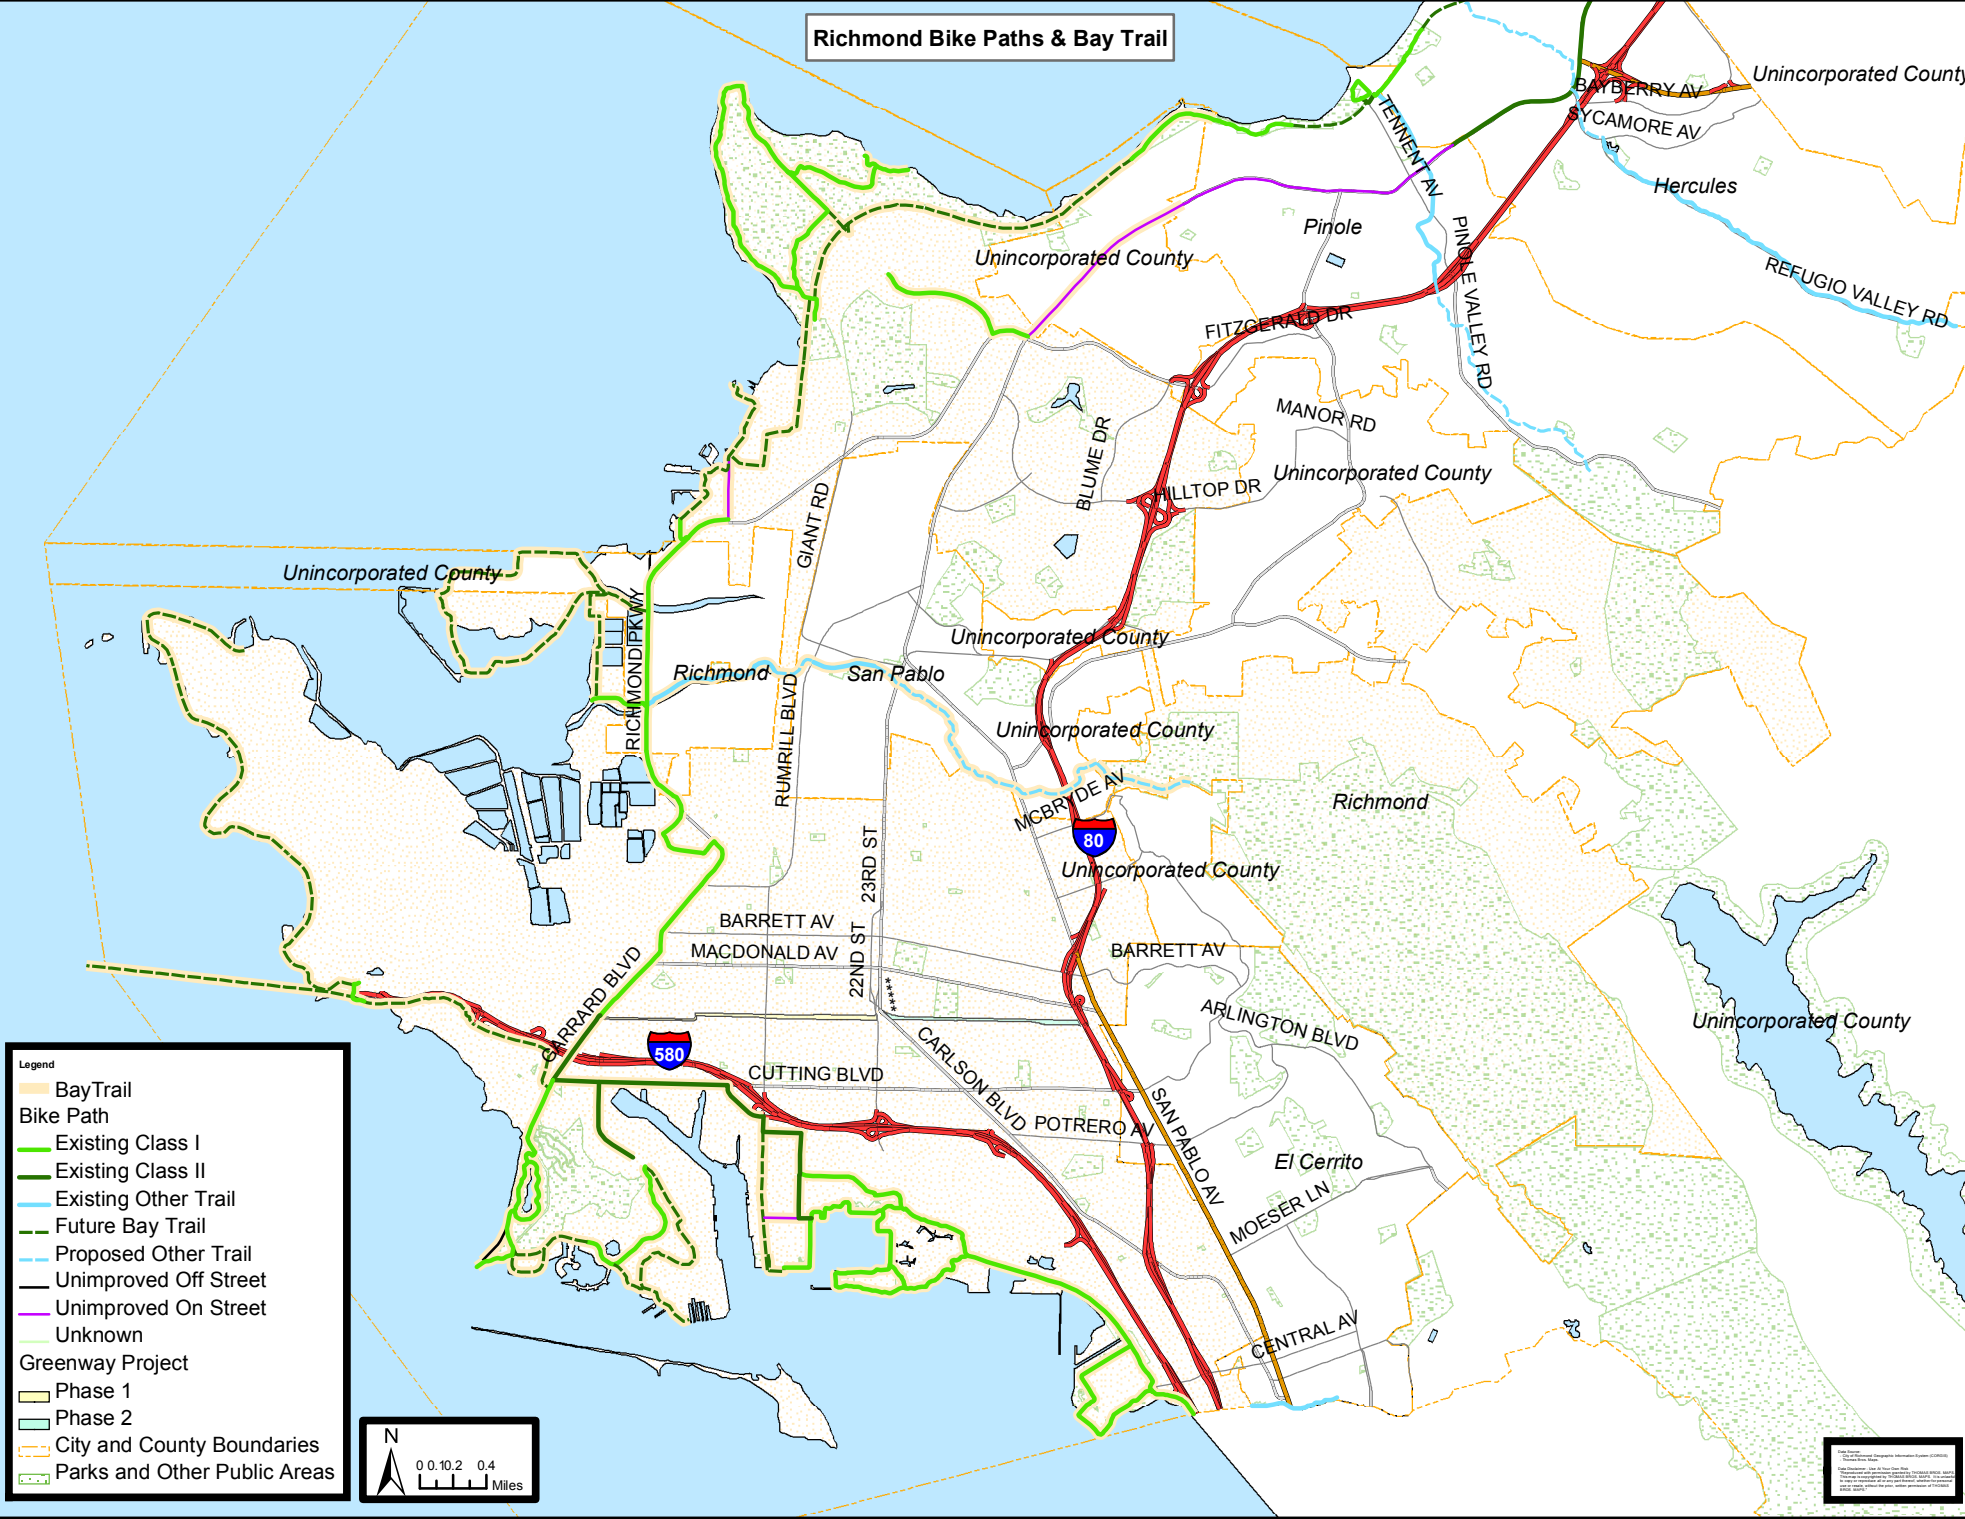

Richmond Bike Paths & Bay Trail

Legend

- BayTrail
- Bike Path
- Existing Class I
- Existing Class II
- Existing Other Trail
- Future Bay Trail
- Proposed Other Trail
- Unimproved Off Street
- Unimproved On Street
- Unknown
- Greenway Project
  - Phase 1
  - Phase 2
- City and County Boundaries
- Parks and Other Public Areas