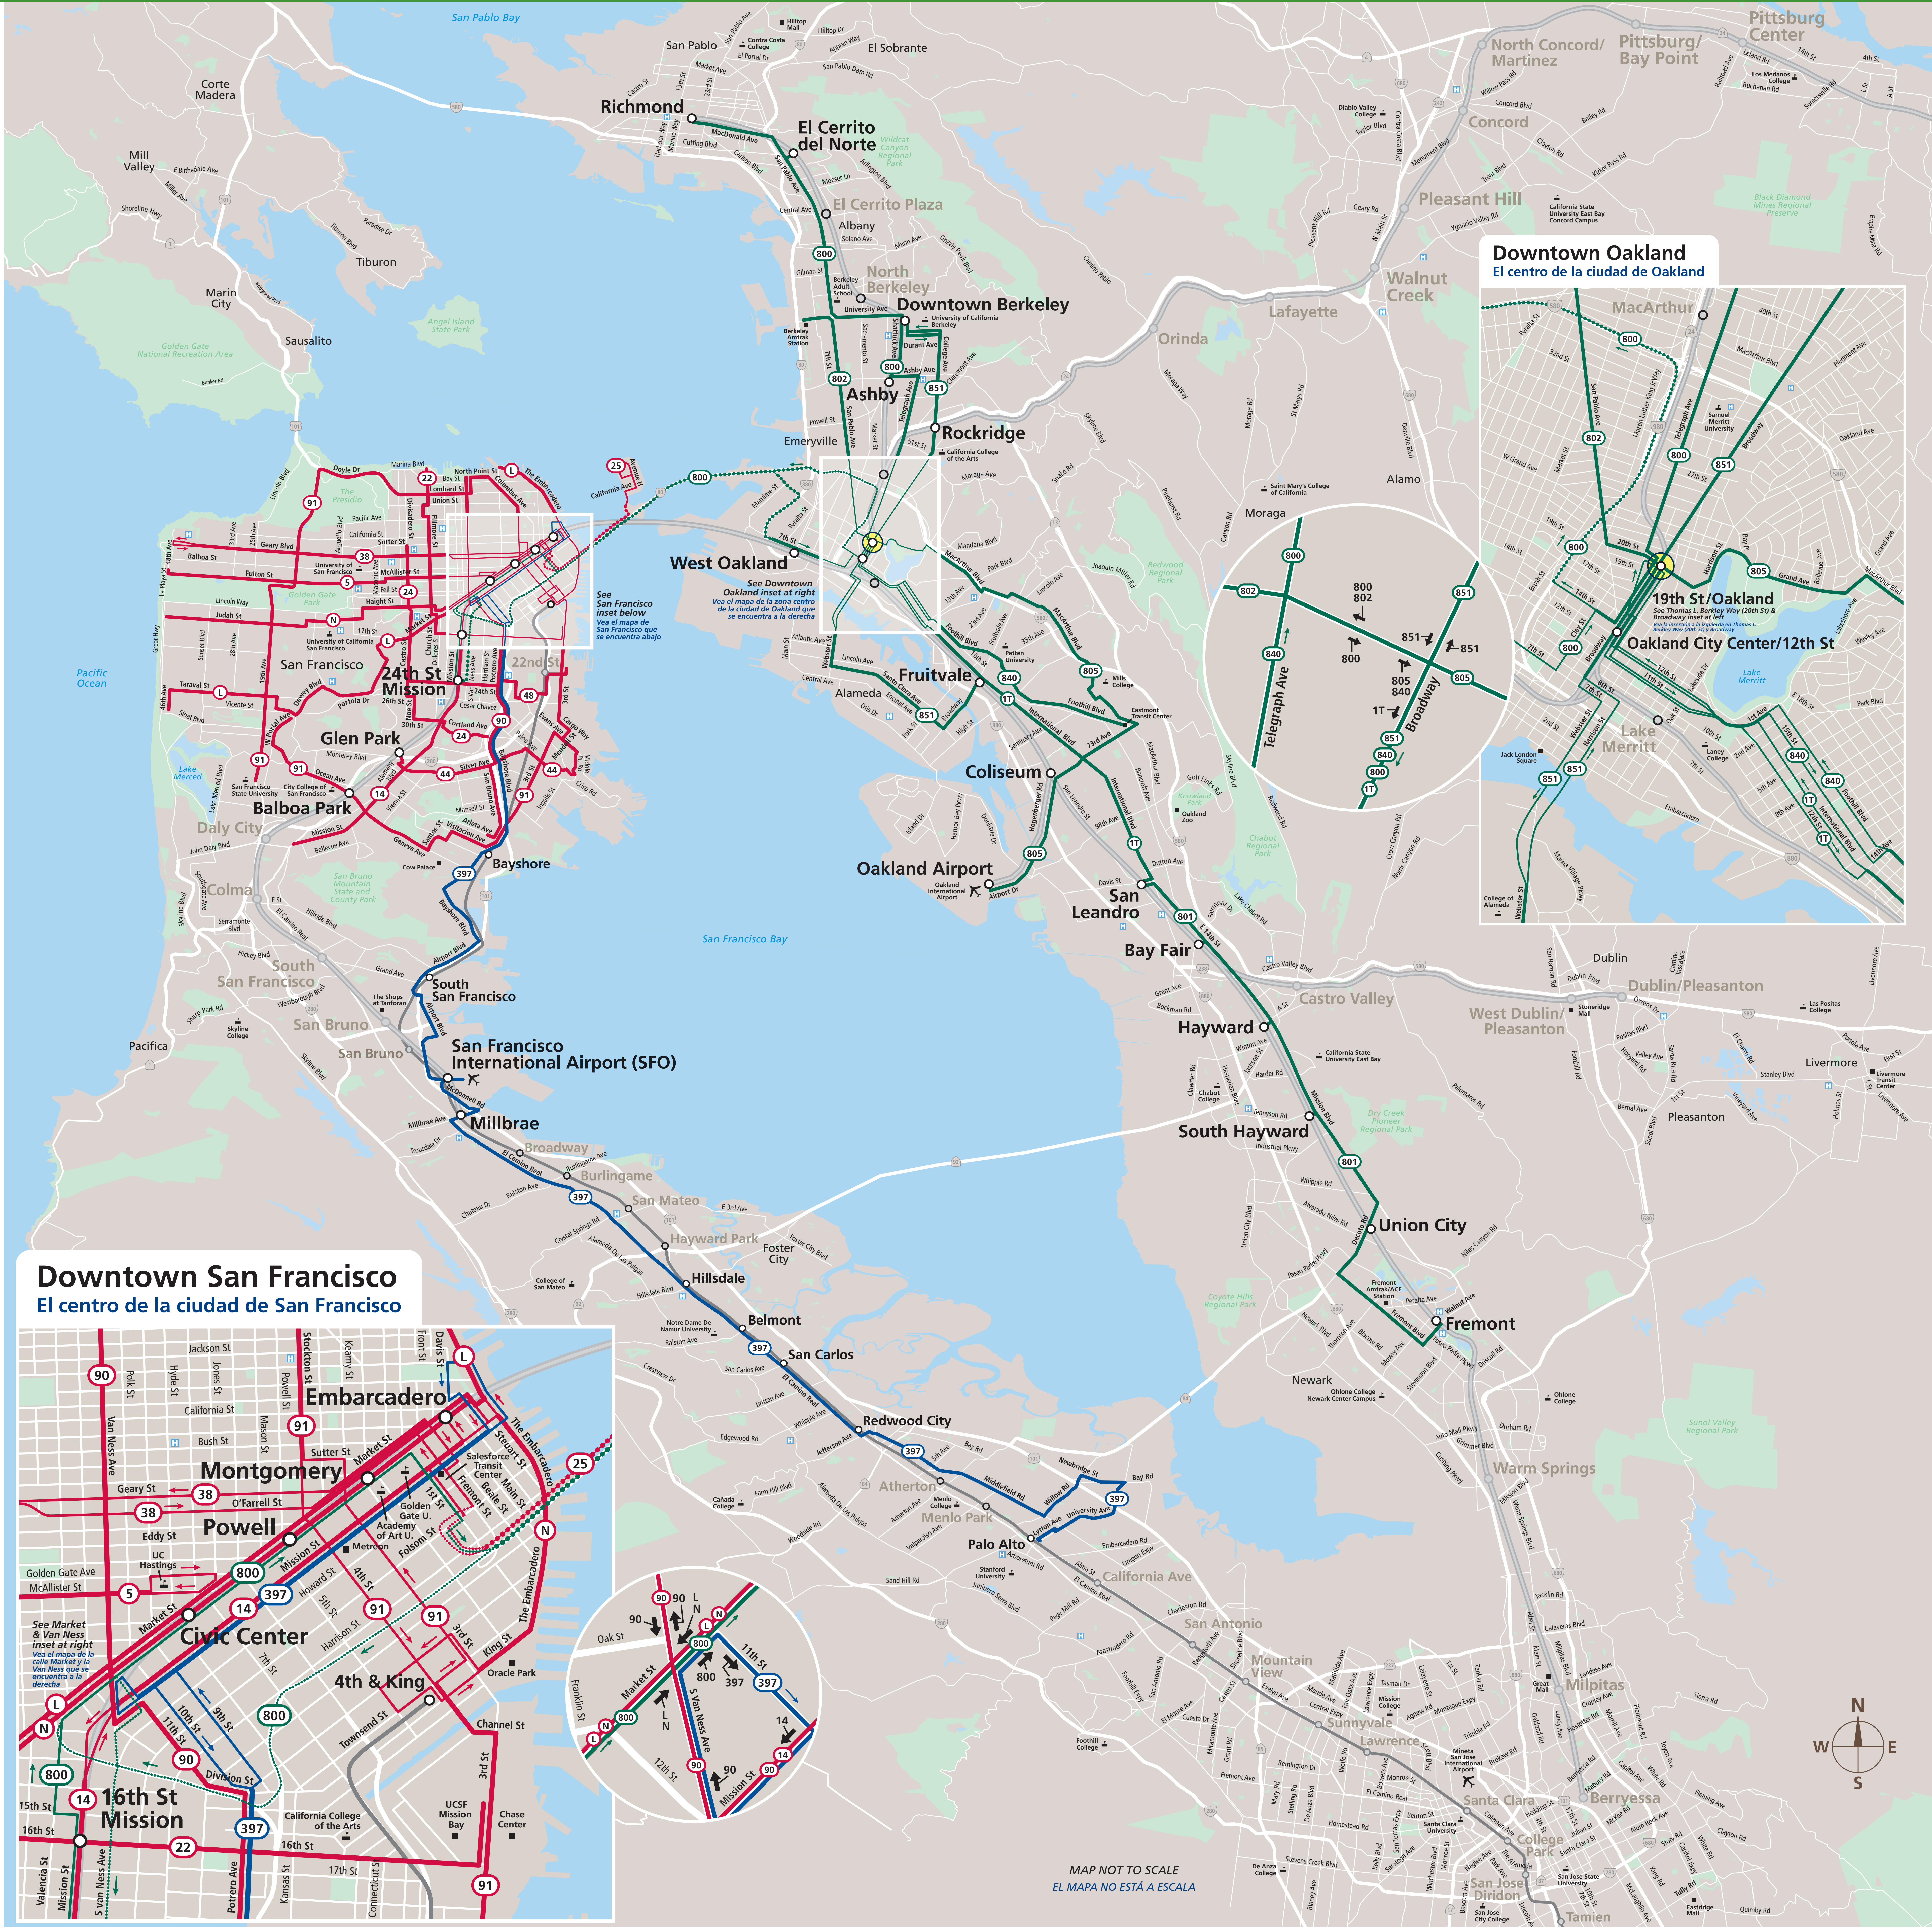

Transit Information

All Nighter Bus Routes

- AC Transit
- Muni
- SamTrans
- Express: route does not stop
- Express: la ruta no tiene paradas
- BART
- Caltrain
- Timed transfers between buses
- BART or Caltrain station served by All Nighter route
- BART or Caltrain station within a few blocks of All Nighter route
- BART or Caltrain station not served
- Bus stop
- Medical center
- Point of interest
- School
- Airport

Bus Service Guide

AC Transit		
Route	Frequency	Service Hours
11T	60 min	12 a.m.–6 a.m.
Sat-Sun		
11T	30 min	12 a.m.–6 a.m.
Daily Diari		
800	30 min	12 a.m.–7 a.m.
801	30 min	12 a.m.–5 a.m.
802	60 min	12 a.m.–5 a.m.
840	60 min	12 a.m.–4 a.m.
851	60 min	12 a.m.–4 a.m.
San Francisco Muni		
Route	Frequency	Service Hours
5	30 min	12 a.m.–5 a.m.
14	15 min	12 a.m.–5 a.m.
22		
24		
25		
38	30 min	12 a.m.–5 a.m.
44		
48		
90		
91		
L-Owl	20 min	10 p.m.–5 a.m.
N-Owl	30 min	12 a.m.–5 a.m.
SamTrans		
Route	Frequency	Service Hours
397	60 min	12 a.m.–5 a.m.

For more information, dial 511 or visit:
Para obtener más información llame al 511 o visite:
• allnighter511.org
• actransit.org
• sfmta.com/muni
• samtrans.com

Downtown San Francisco

El centro de la ciudad de San Francisco