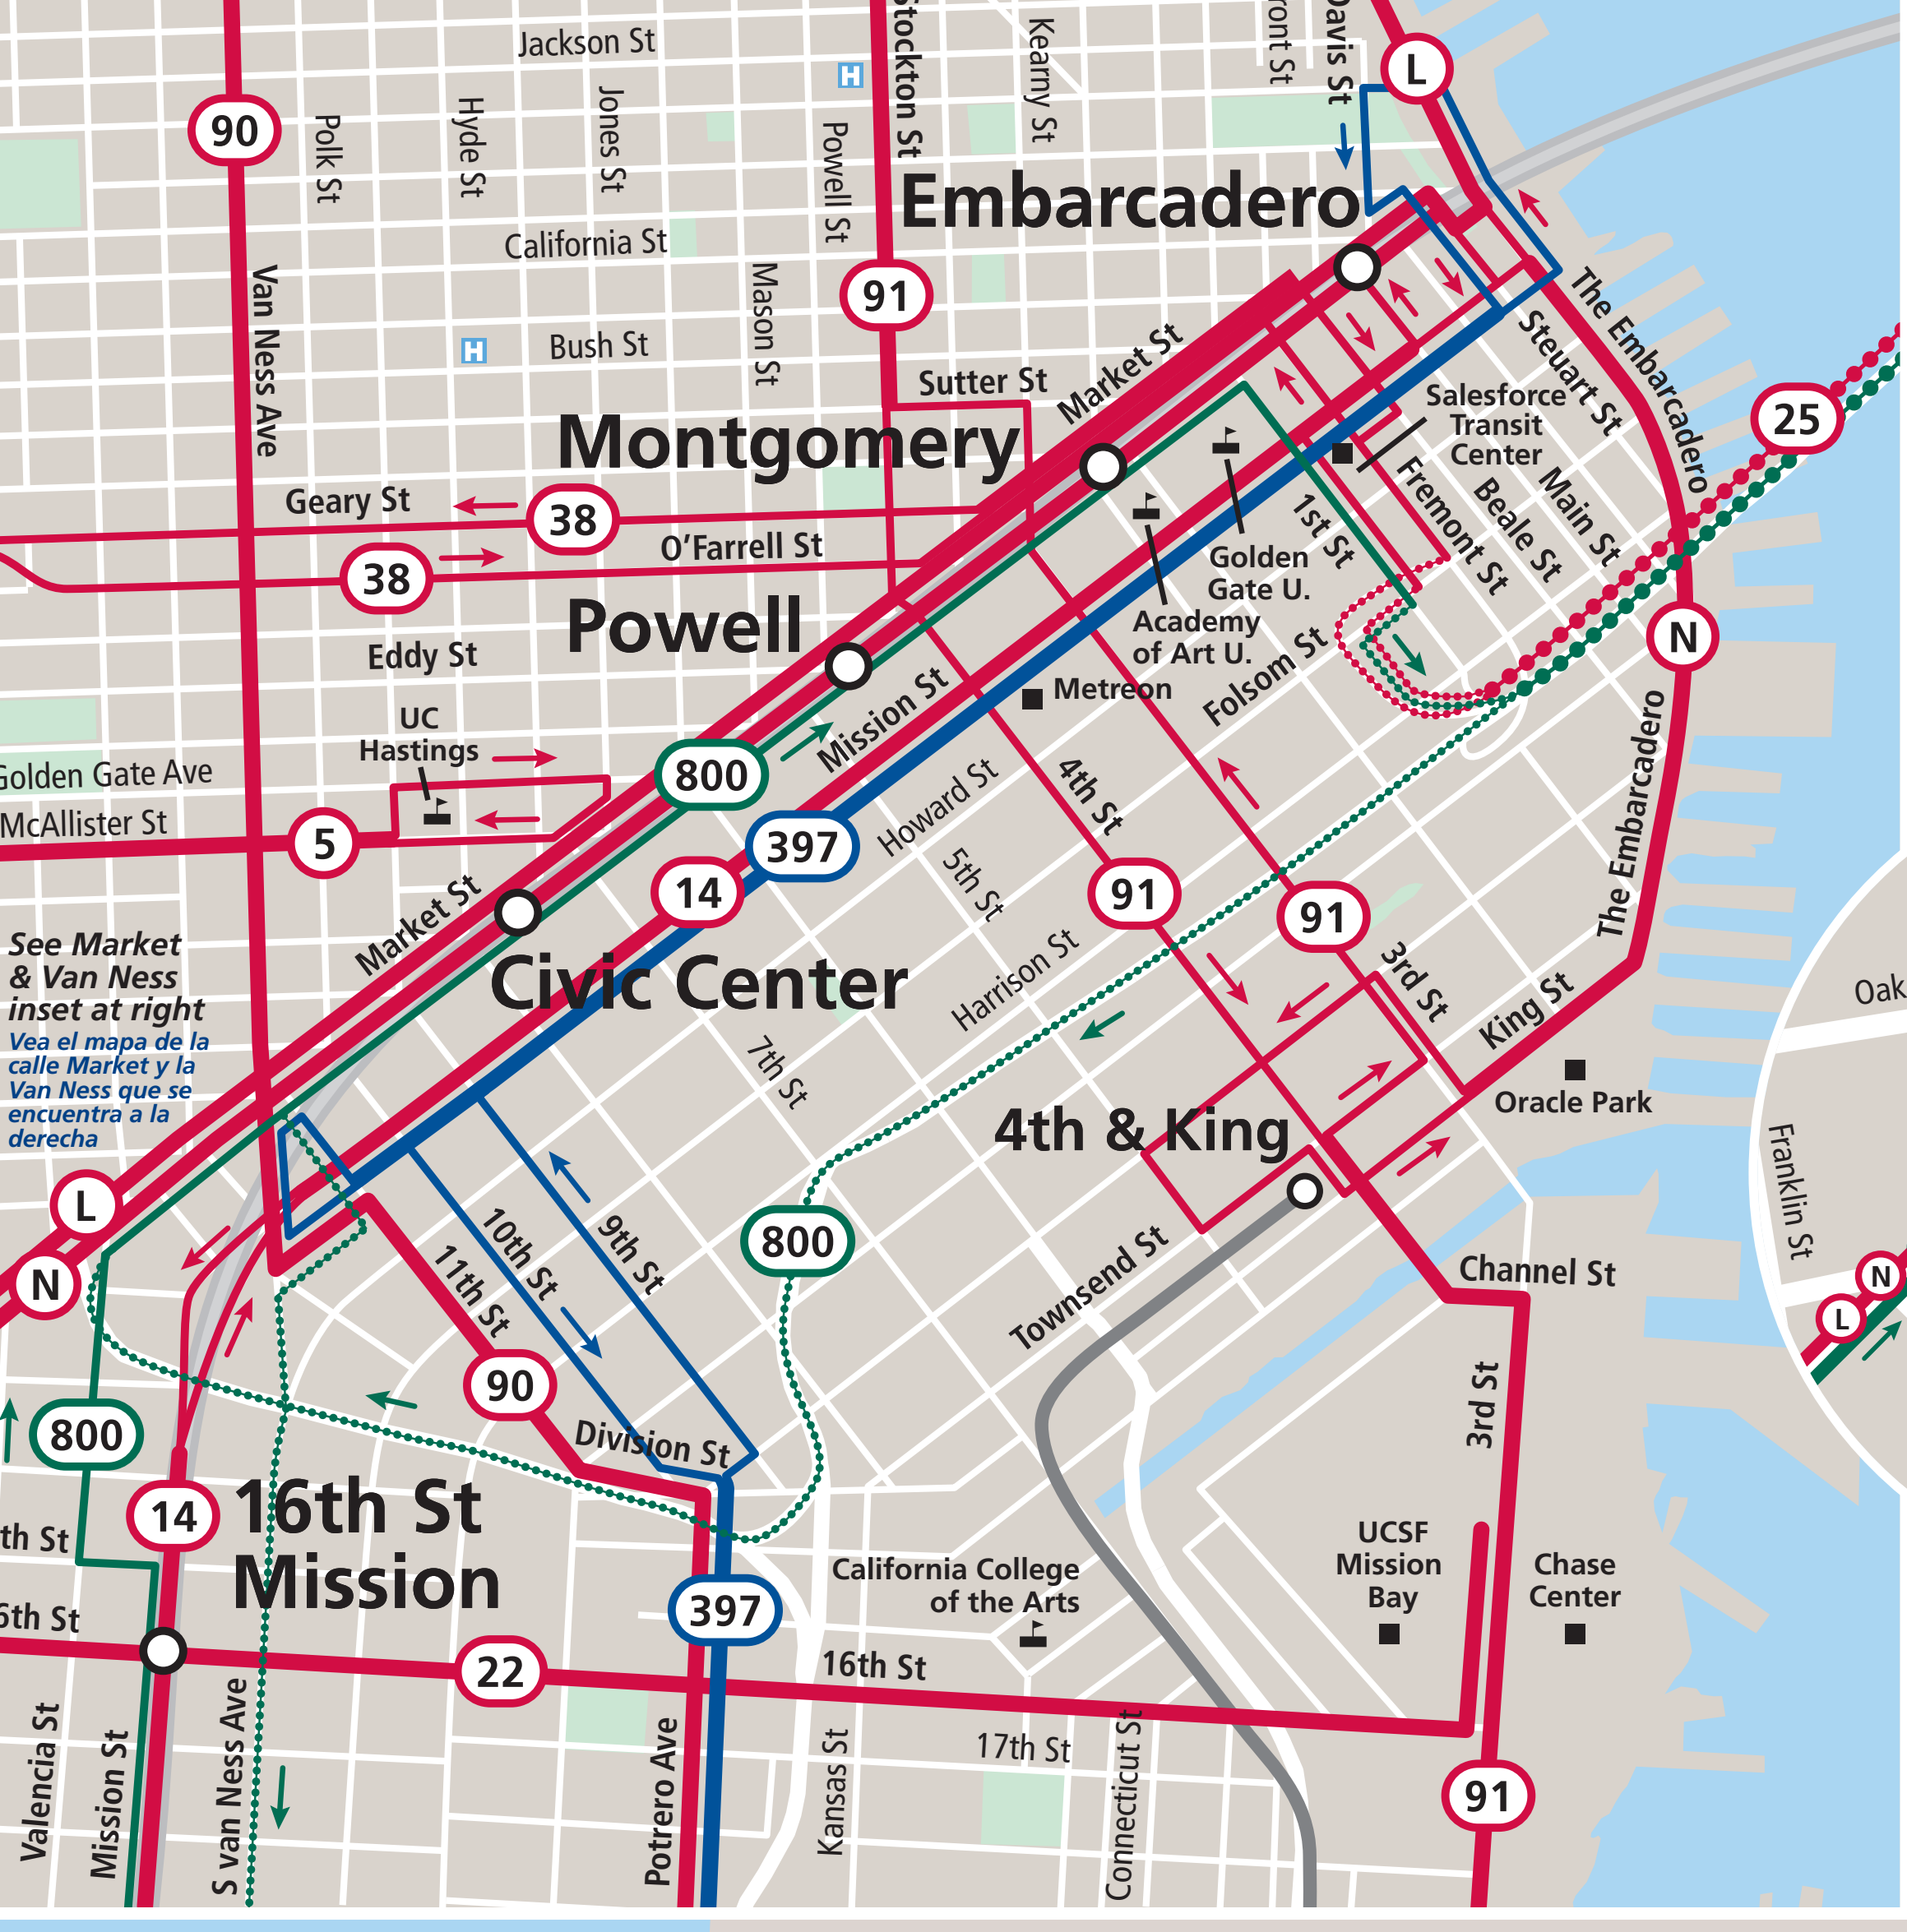

Transit Information

All Nighter Bus Routes

- AC Transit
- Muni
- SamTrans
- Express: route does not stop
- Express: la ruta no tiene paradas
- BART
- Caltrain
- Timed transfers between buses
- BART or Caltrain station served by All Nighter route
- BART or Caltrain station within a few blocks of All Nighter route
- BART or Caltrain station not served
- Bus stop
- Medical center
- Point of interest
- School
- Airport

Bus Service Guide

AC Transit		
Route	Frequency	Service Hours
11T	60 min	12 a.m.–6 a.m.
Sat-Sun		
11T	30 min	12 a.m.–6 a.m.
Daily Diari		
800	30 min	12 a.m.–7 a.m.
801	30 min	12 a.m.–5 a.m.
802	60 min	12 a.m.–5 a.m.
840	60 min	12 a.m.–4 a.m.
851	60 min	12 a.m.–4 a.m.
San Francisco Muni		
Route	Frequency	Service Hours
5	30 min	12 a.m.–5 a.m.
14	15 min	12 a.m.–5 a.m.
22		
24		
25		
38	30 min	12 a.m.–5 a.m.
44		
48		
90		
91		
L-Owl	20 min	10 p.m.–5 a.m.
N-Owl	30 min	12 a.m.–5 a.m.
SamTrans		
Route	Frequency	Service Hours
397	60 min	12 a.m.–5 a.m.

For more information, dial 511 or visit:
Para obtener más información llame al 511 o visite:
• allnighter511.org
• actransit.org
• sfmta.com/muni
• samtrans.com

Downtown San Francisco

El centro de la ciudad de San Francisco

Downtown Oakland

El centro de la ciudad de Oakland

MAP NOT TO SCALE
EL MAPA NO ESTÁ A ESCALA

Call 511 | 511.org