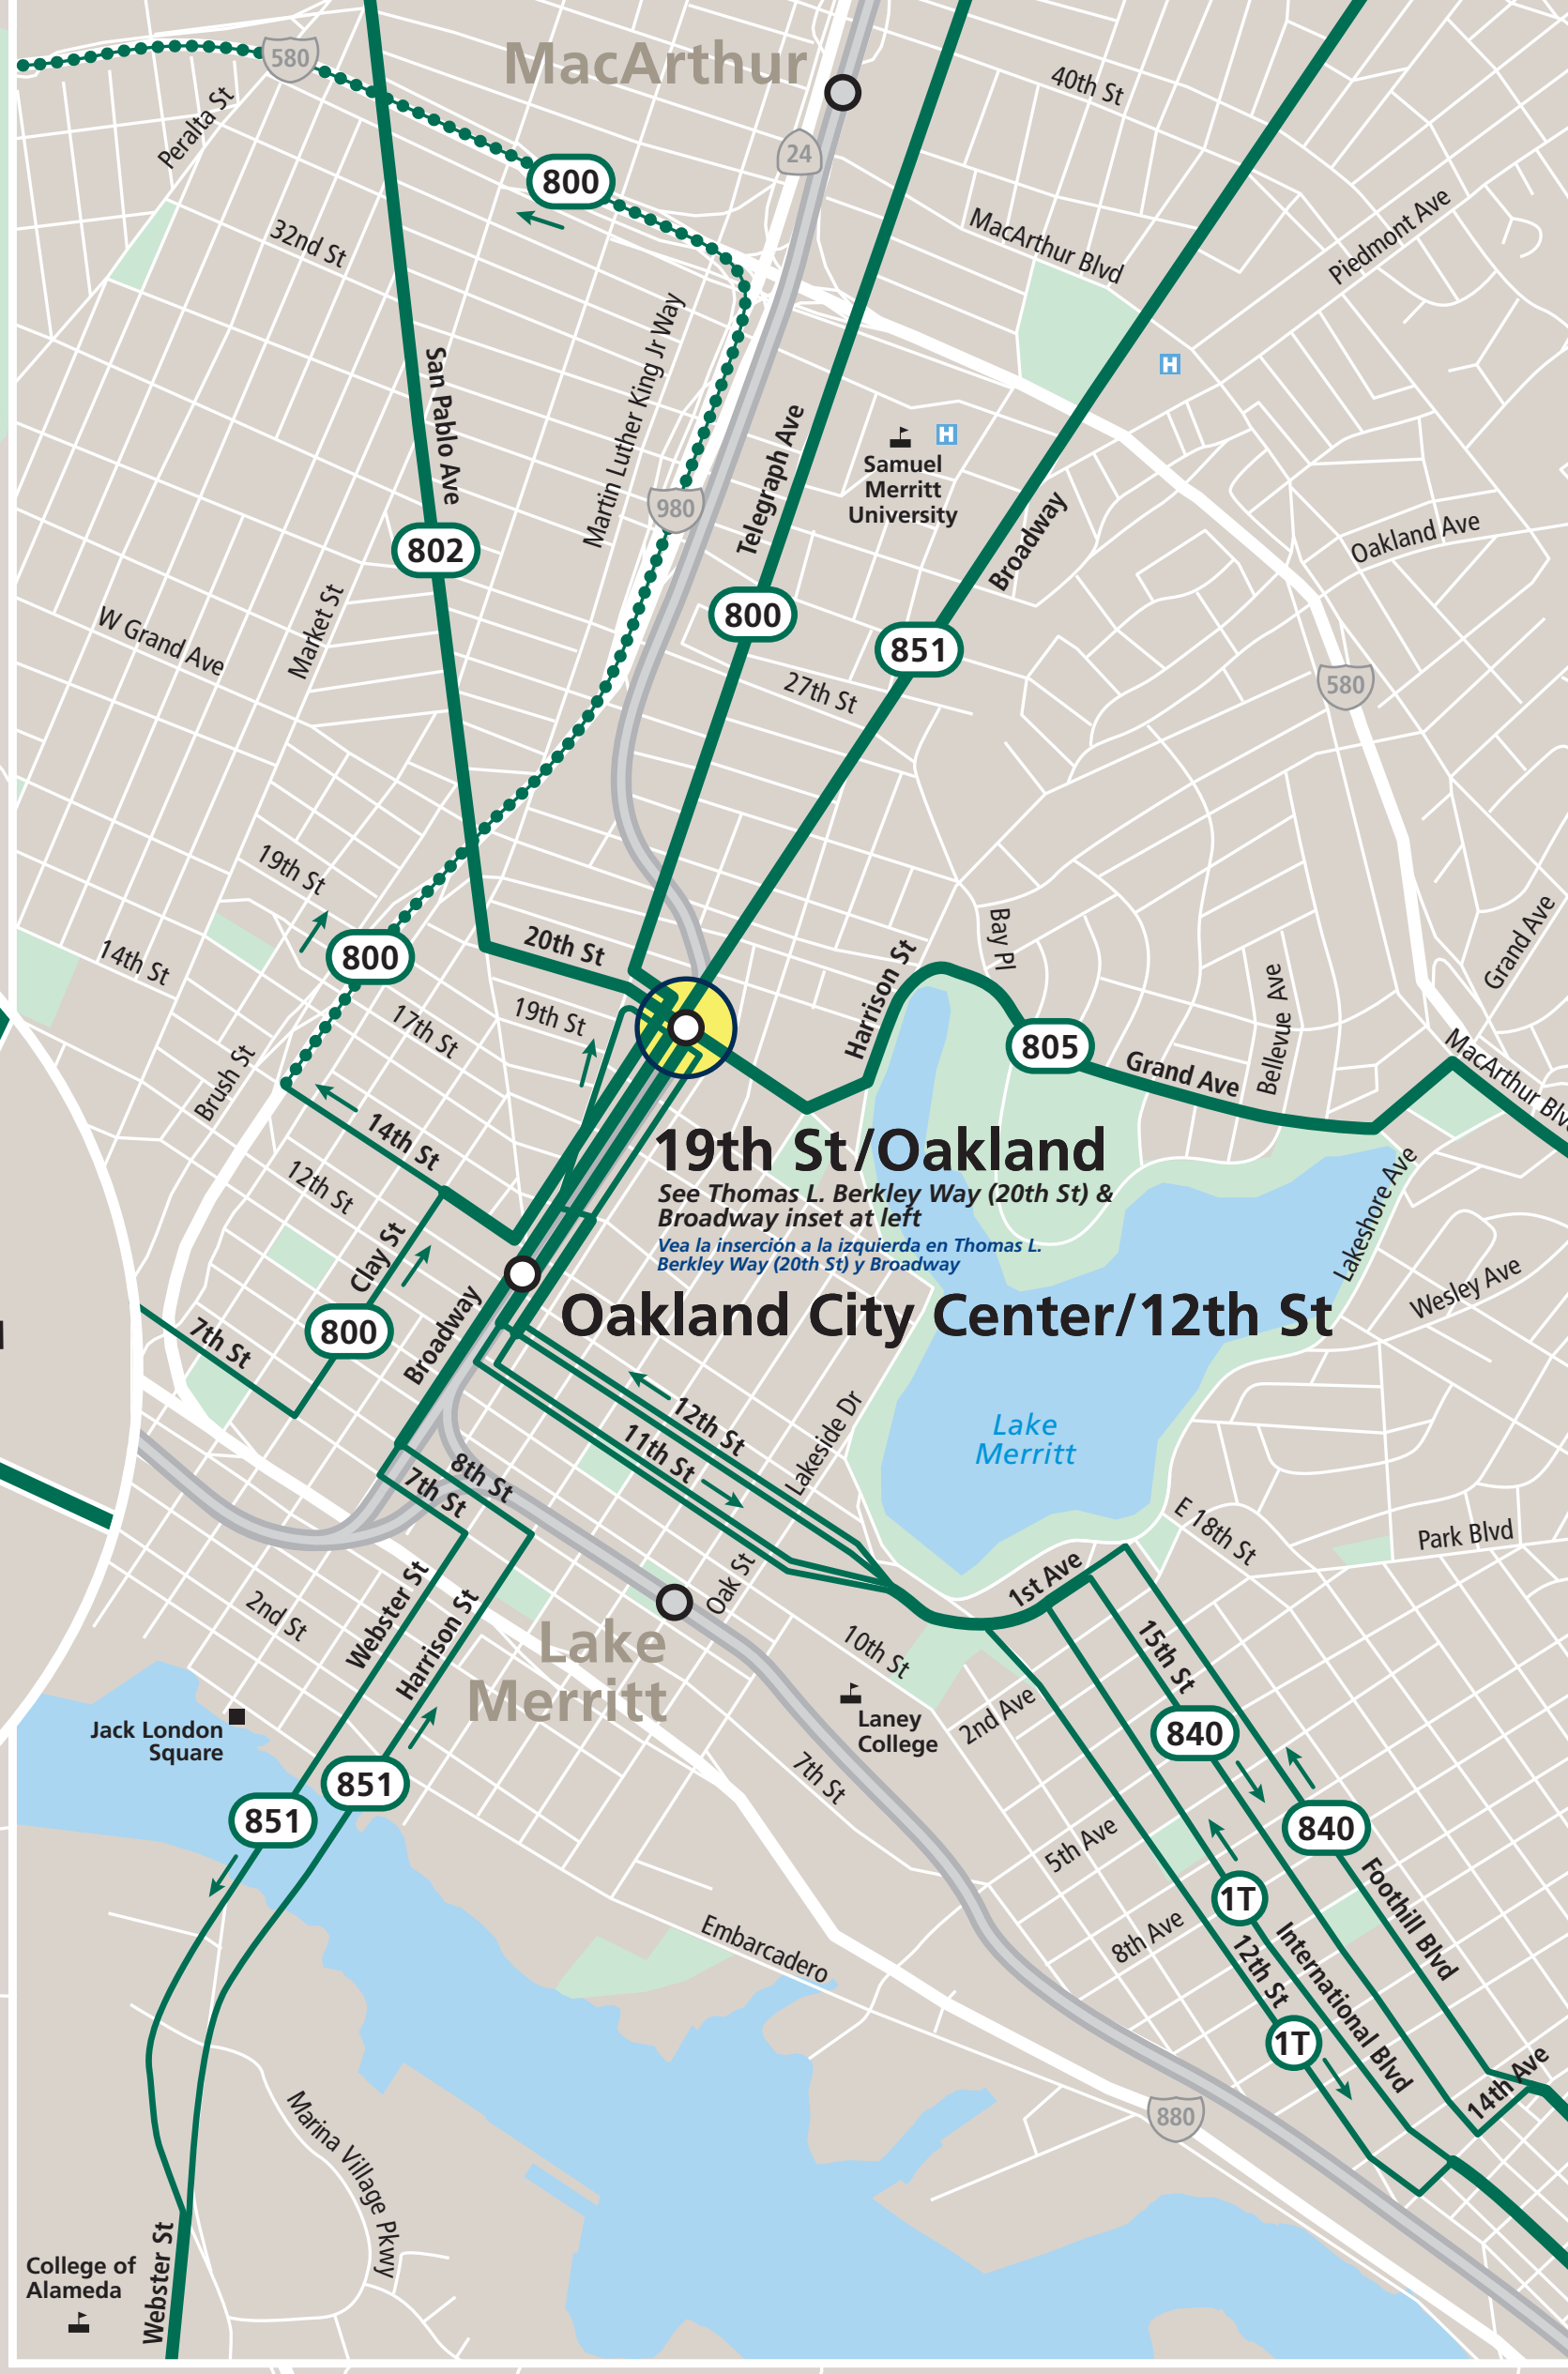

Downtown Oakland

El centro de la ciudad de Oakland

MAP NOT TO SCALE
EL MAPA NO ESTÁ A ESCALA

Call 511 | 511.org