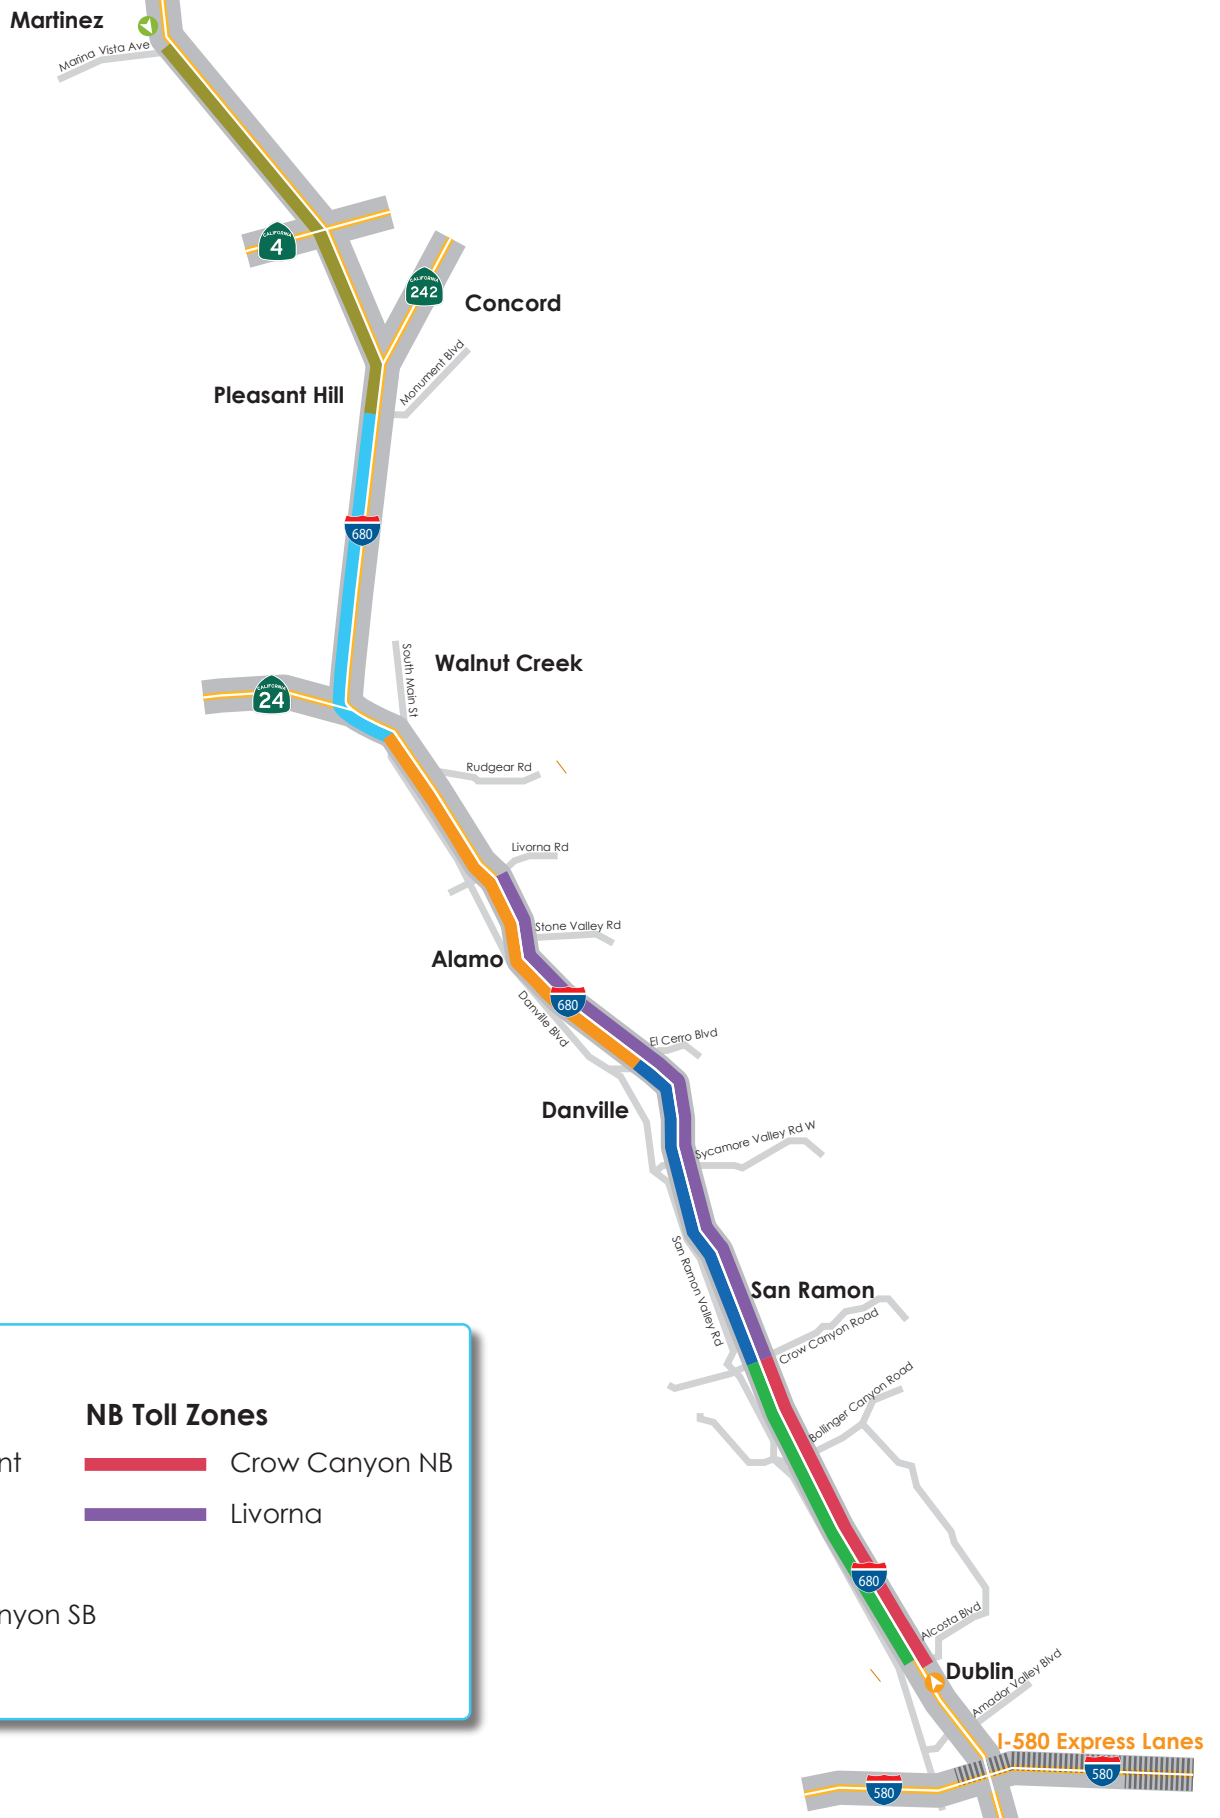

I-680 Contra Costa Express Lanes

Open

Legend

SB Toll Zones

- Monument
- S. Main
- El Cerro
- Crow Canyon SB
- Alcosta

NB Toll Zones

- Crow Canyon NB
- Livorna