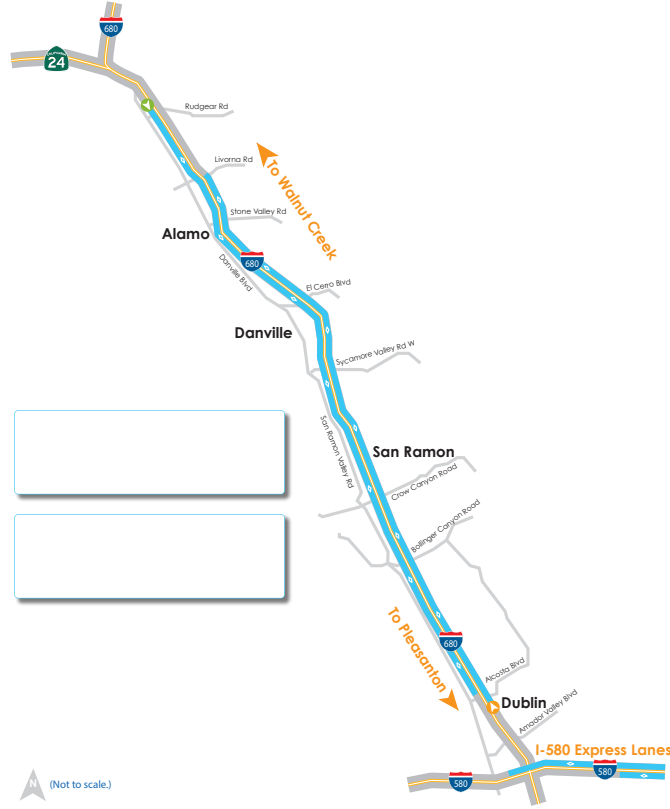

FASTRAK IS REQUIRED FOR YOU TO USE THE EXPRESS LANES

Solo drivers pay to use the lanes with either:

- A standard FasTrak® toll tag, or
- A FasTrak Flex® toll tag set to “1”.

Carpools, qualifying clean-air vehicles and other toll-exempt vehicles must use a FasTrak Flex® toll tag set to “2” or “3+” to travel toll-free.

Standard FasTrak Toll Tag

FasTrak Flex Toll Tag

Get FasTrak® at bayareafastrak.org

I-680 Contra Costa Express Lanes

Open

Your choice for a more reliable trip

- Fastrak[®] is required for you to use the lanes Monday-Friday from 5 a.m. to 8 p.m.
- Carpools, qualifying clean-air vehicles, and other toll-exempt vehicles can travel toll-free.
- Solo drivers can choose to pay a toll.
- Tolls shown on pricing signs are guaranteed.
- Get in and out of the lane anywhere.