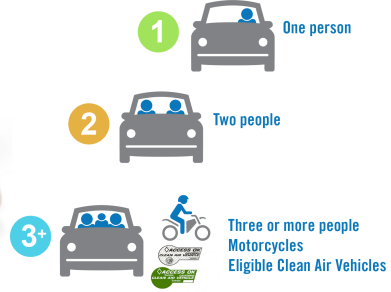

FASTRAK IS REQUIRED FOR YOU TO USE THE EXPRESS LANES

Solo drivers pay to use the lanes with either:

- A standard FasTrak® toll tag, or
- A FasTrak Flex® toll tag set to “1”.

Carpools, qualifying clean-air vehicles and other toll-exempt vehicles must use a FasTrak Flex® toll tag set to “2” or “3+” to travel toll-free.

Standard FasTrak Toll Tag

FasTrak Flex Toll Tag

Get FasTrak® at bayareafastrak.org

I-680 Contra Costa Express Lanes

Open

Your choice for a more reliable trip

- Fastrak[®] is required for you to use the lanes Monday-Friday from 5 a.m. to 8 p.m.
- Carpools, qualifying clean-air vehicles, and other toll-exempt vehicles can travel toll-free.
- Solo drivers can choose to pay a toll.
- Tolls shown on pricing signs are guaranteed.
- Get in and out of the lane anywhere.