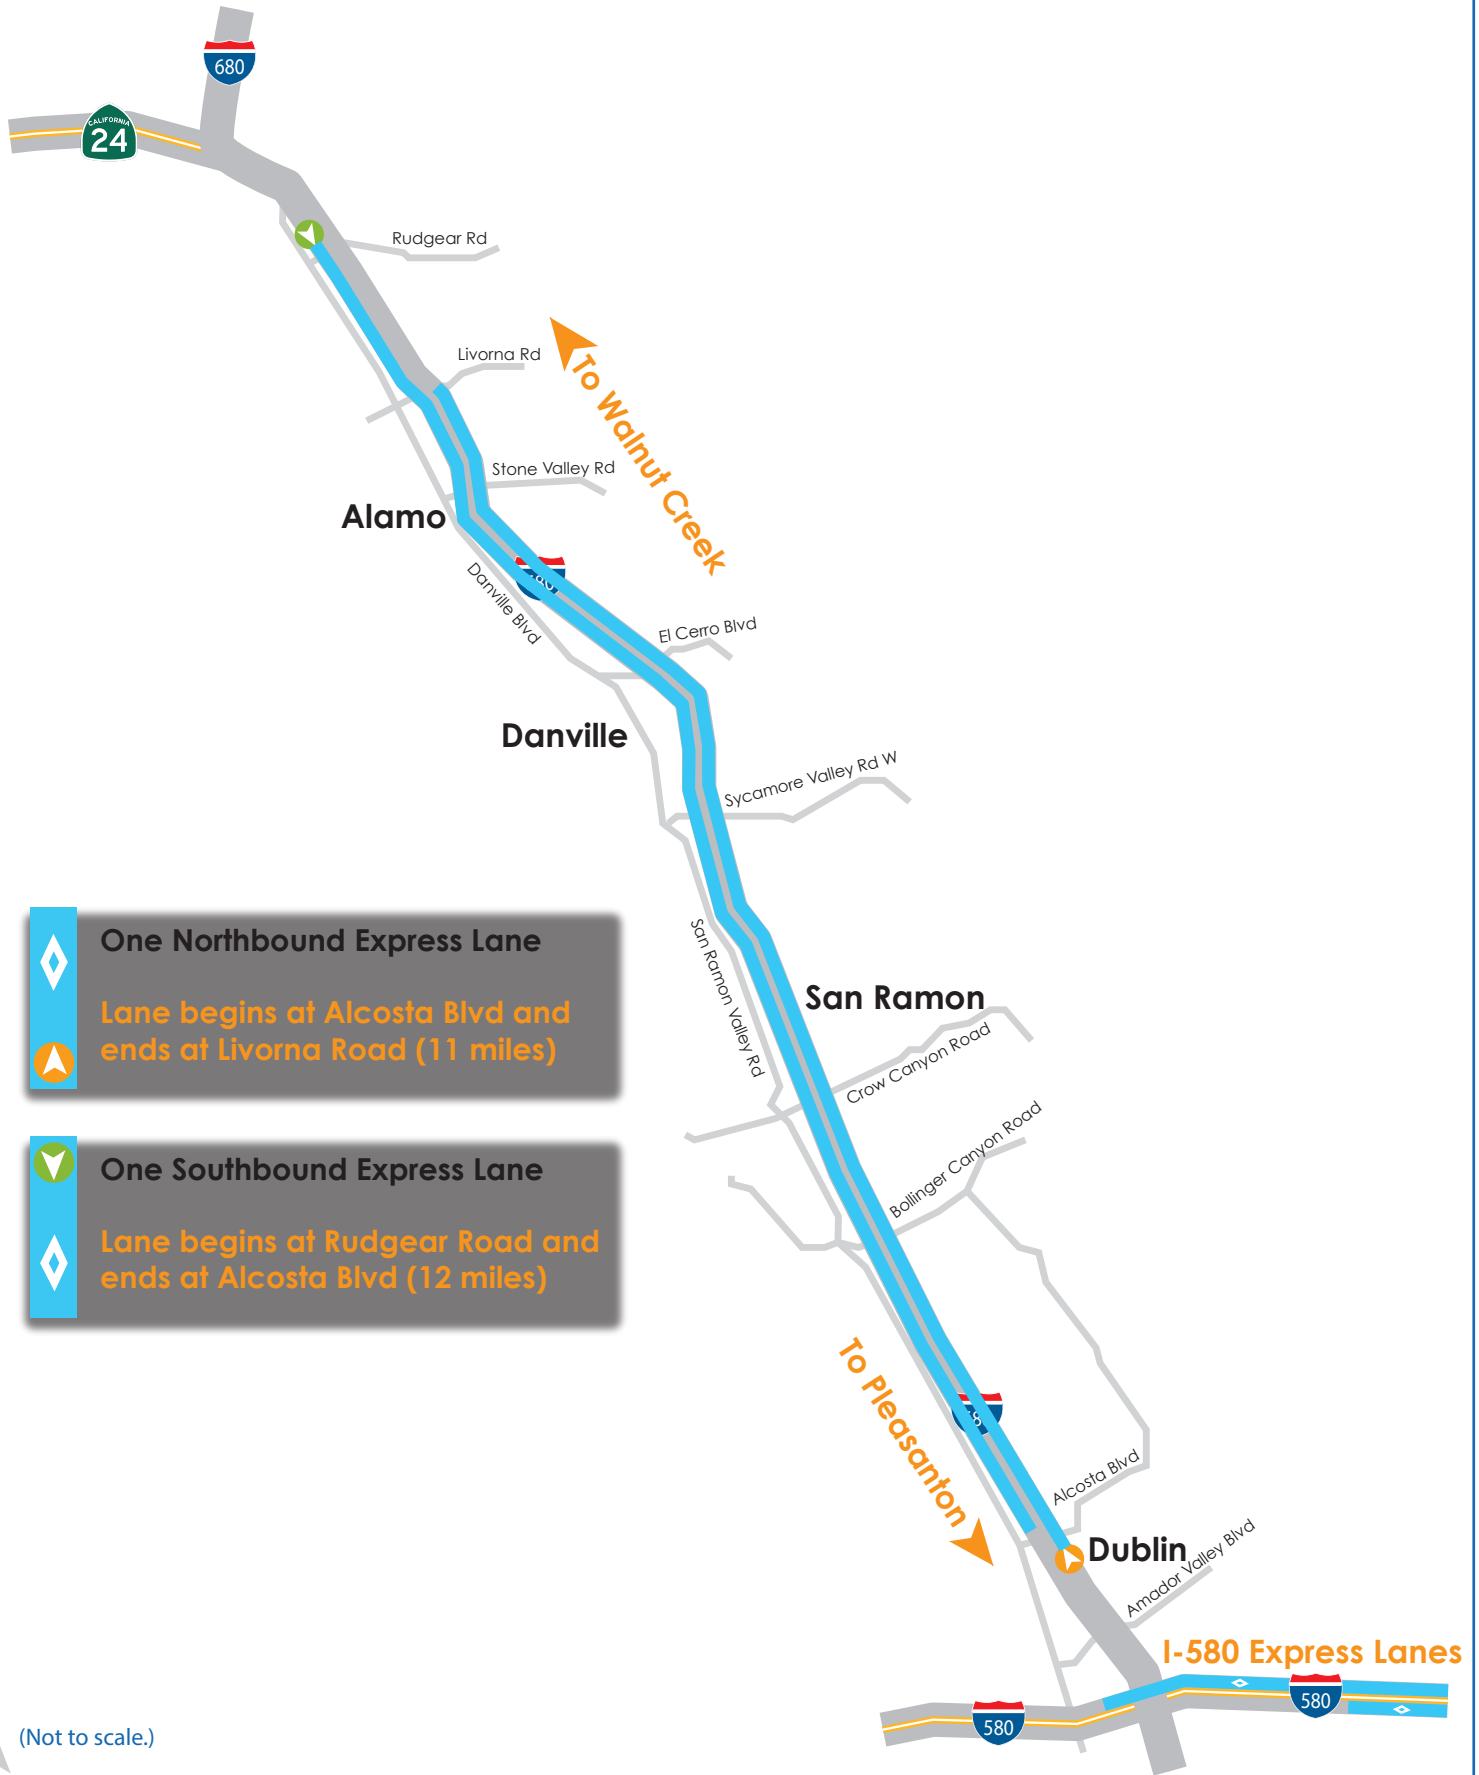

I-680 Contra Costa Express Lanes

Open

N (Not to scale.)