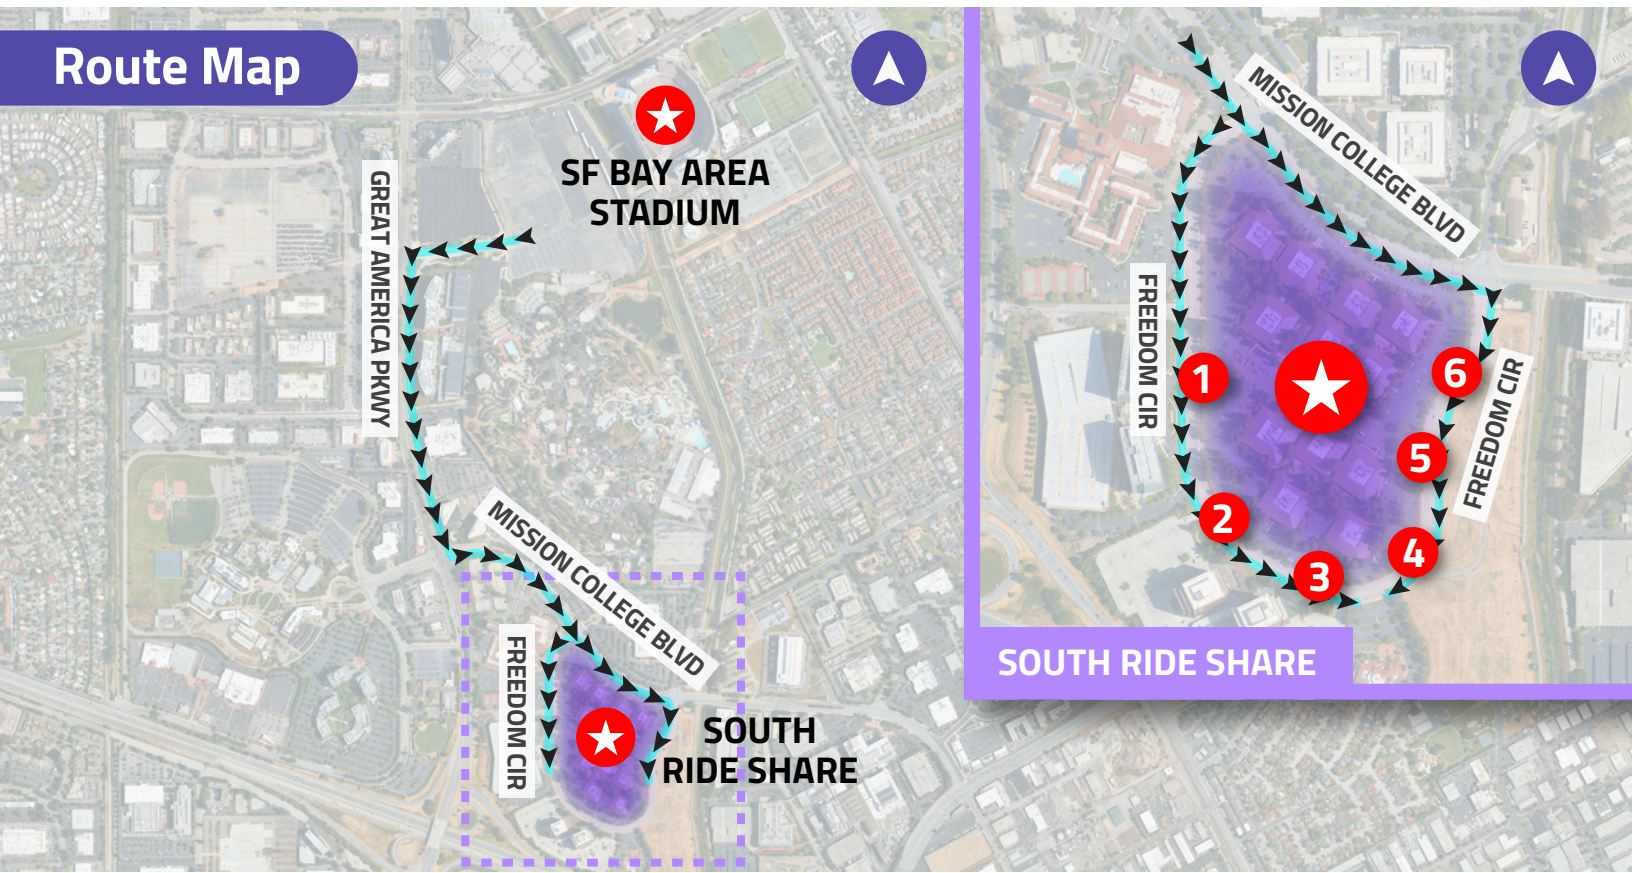

North Ride Share

Route Map

Scan the QR Code
For More Information

Directions

ESTIMATED TRAVEL TIME ≈ 15-20 MINUTES

TRAVEL DISTANCE ≈ 0.8 MILES

START SF BAY AREA STADIUM

WEST ON TASMAN DR.

RIGHT ON GREAT AMERICA PKWY.

RIGHT ON MOUNTAIN VIEW-ALVISO RD.

END NORTH RIDE SHARE

South Ride Share

Route Map

Scan the QR Code
For More Information

Directions

ESTIMATED TRAVEL TIME ≈ 15-20 MINUTES

TRAVEL DISTANCE ≈ 1 MILE

START SF BAY AREA STADIUM

WEST THRU STADIUM LOTS TOWARD GREAT AMERICA PKWY.

LEFT ON GREAT AMERICA PKWY.

LEFT ON MISSION COLLEGE BLVD.

END SOUTH RIDE SHARE