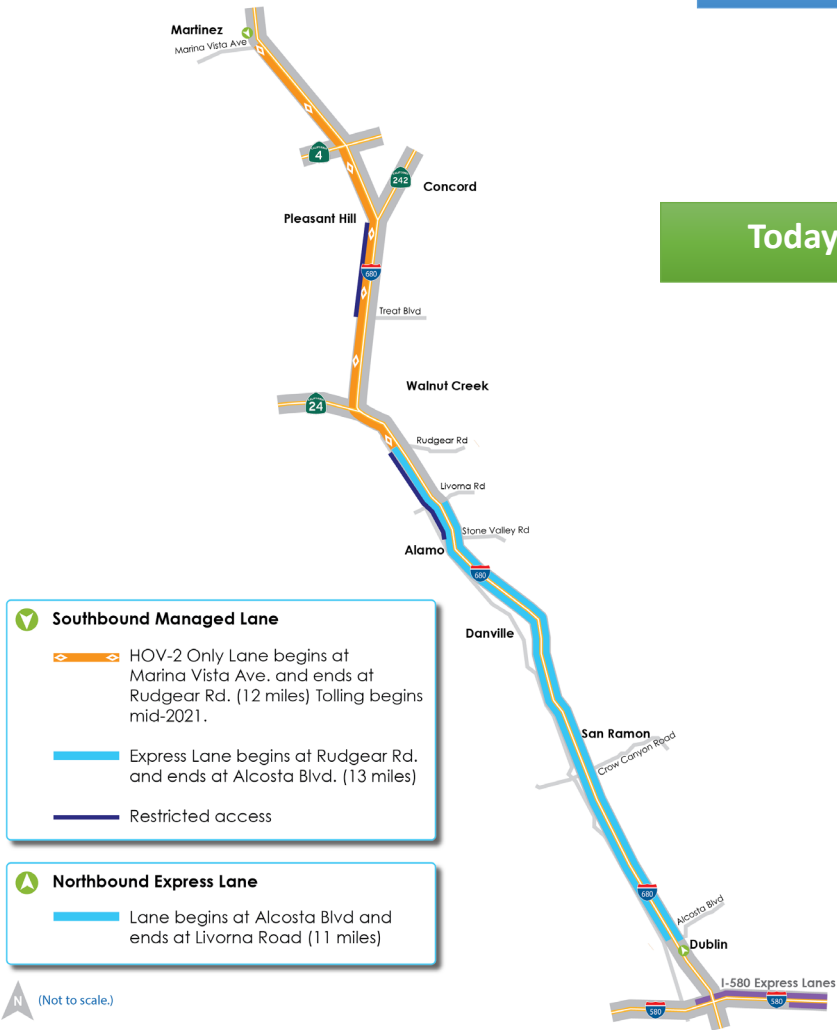

I-680 Contra Costa Managed Lanes

Today

August 20, 2021