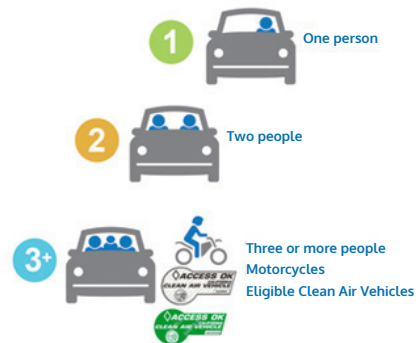

How to use Bay Area Express Lanes with FasTrak Flex

Before you start your trip, set your FasTrak Flex tag to show your toll status.

Solo Drivers:

Use the 1 position to pay your toll.

Carpoolers and other HOV-eligible vehicles:

Use the 2 position if there are 2 people in the vehicle.

Use the 3+ position if there are 3 or more people in the vehicle.

Use the 3+ position if you are a motorcycle or eligible clean air vehicle.