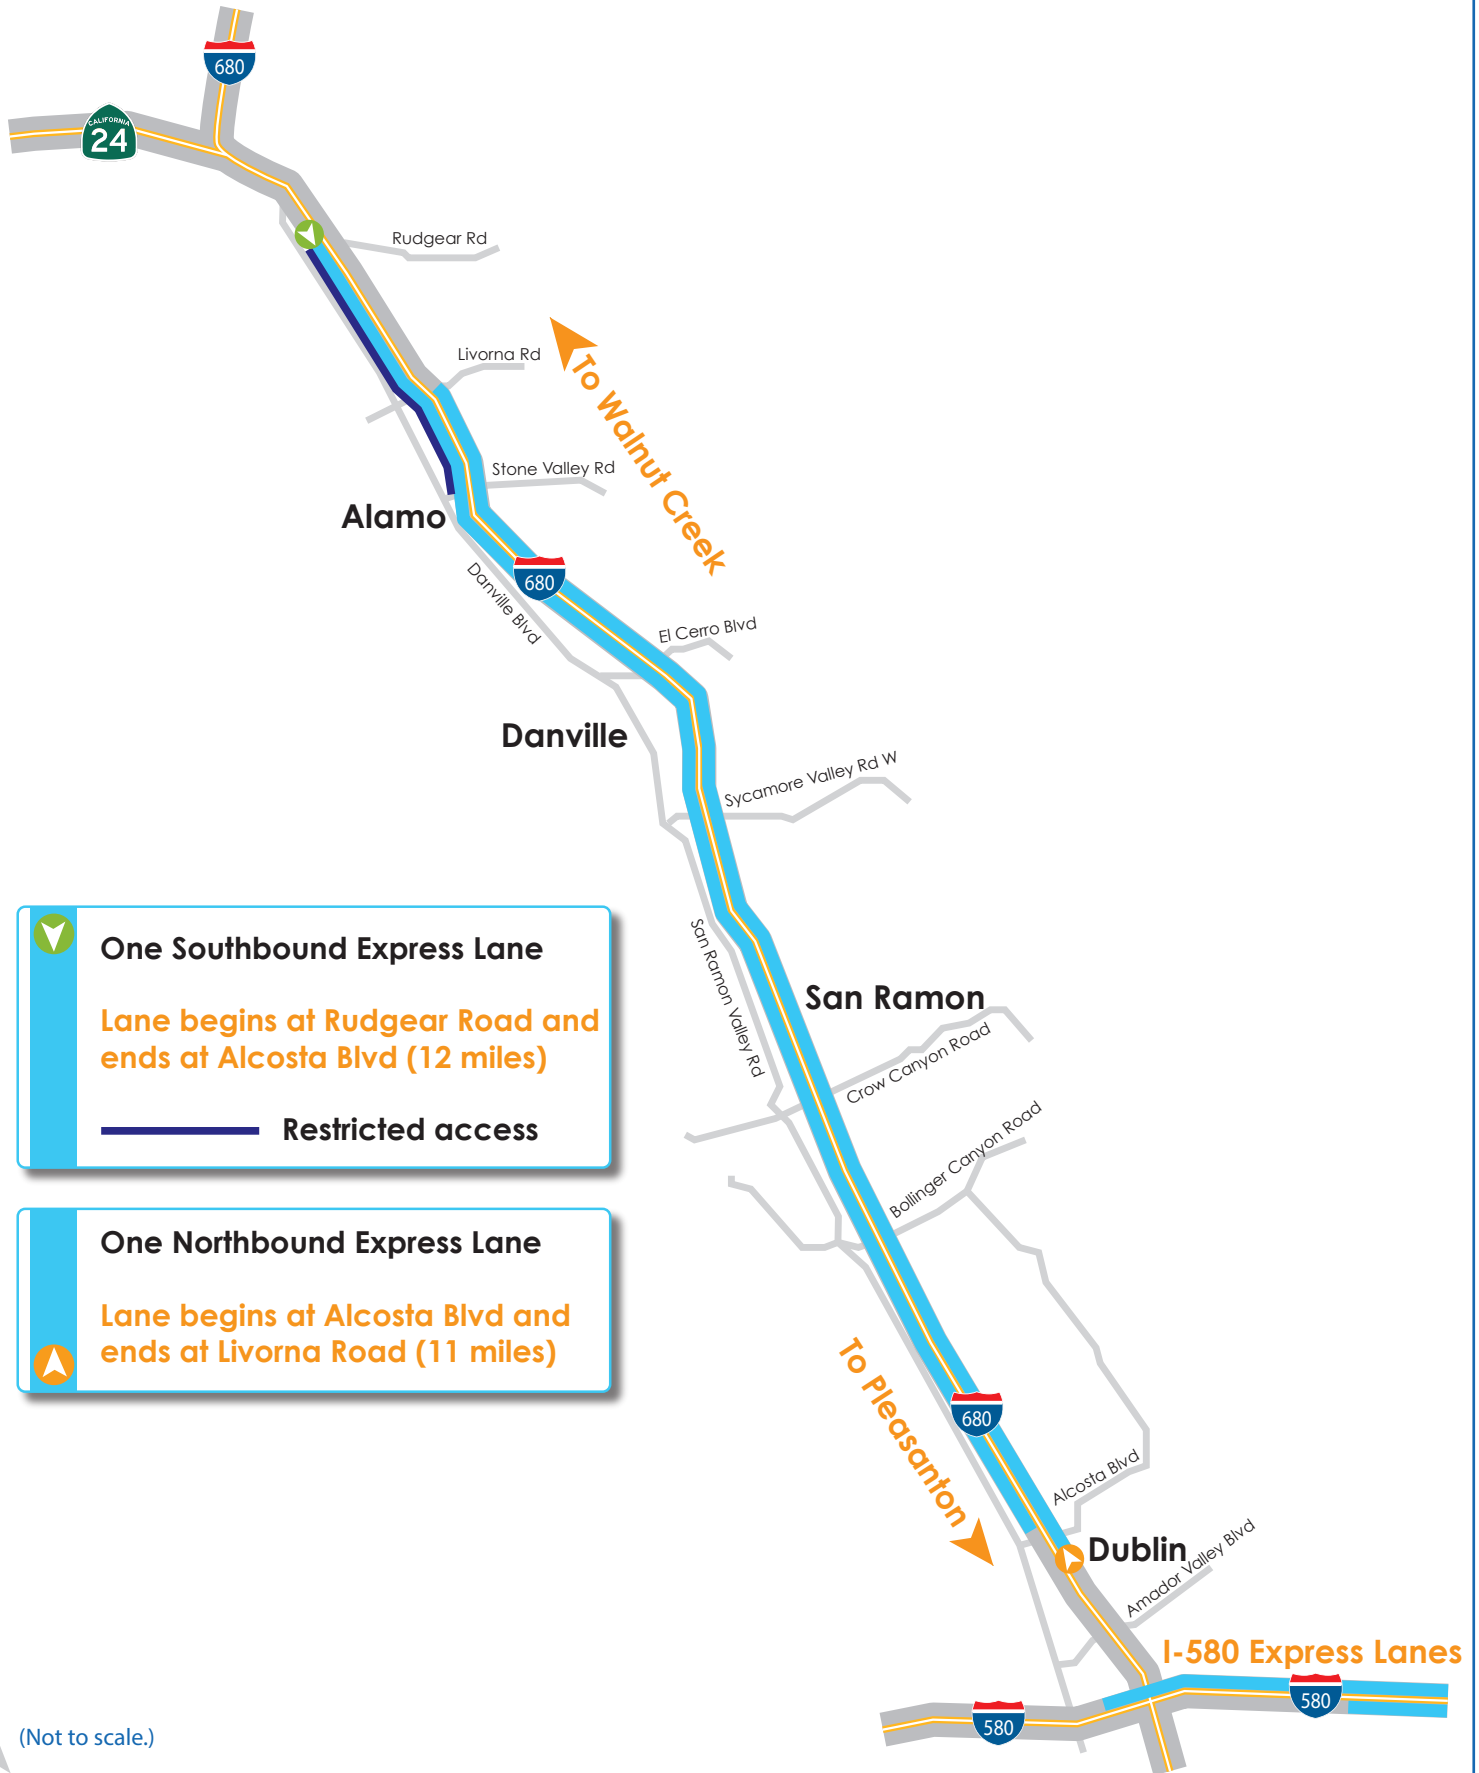

I-680 Contra Costa Express Lanes

Open

N (Not to scale.)