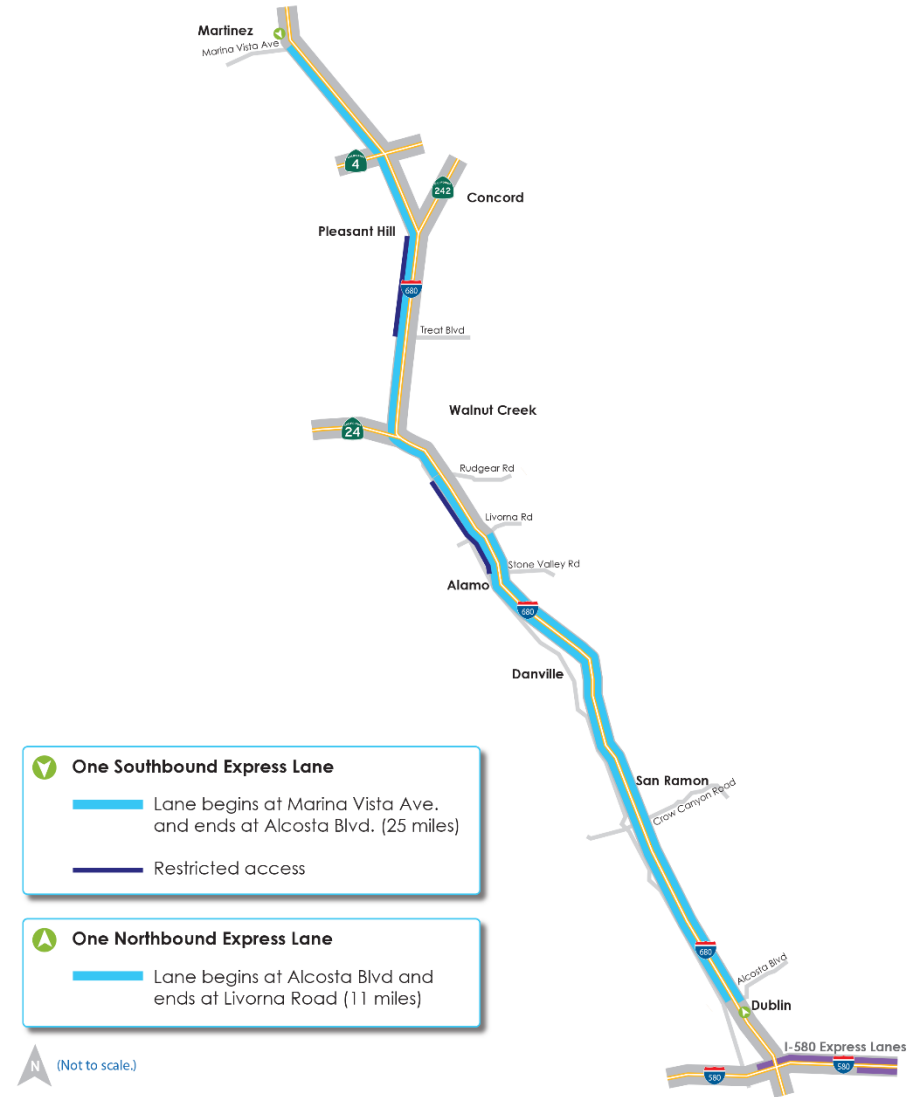

I-680 Contra Costa Express Lanes Policies

- Tolling Hours are 5 a.m. to 8 p.m. Monday – Friday.
- All drivers must have a FasTrak® account to avoid fines.
 - Solo drivers can carry a standard FasTrak tag* or a FasTrak Flex tag set to 1 or pay tolls via license plate.
 - Carpools (2+) and motorcycles travel toll-free with FasTrak Flex toll tags set to 2 or 3+.
 - Solo-drivers in eligible clean-air vehicles (CAV) pay half-price tolls with FasTrak CAV toll tags.
- Vehicles can enter or exit the express lane only across dashed striping.
- Lane access is restricted with double white lines.

*Standard FasTrak tags are toll tags without a switch and were distributed prior to January 2020.

680 EXPRESS LANES

Carpools
Must Have FasTrak Flex®
FREE

All Drivers
Must Have FasTrak®
HALF TOLL (with FasTrak CAV)
FULL TOLL (with FasTrak Flex)

Motorcycles are FREE with a FasTrak Flex toll tag set to 2+.

Clean Air Vehicles pay half-price tolls with a FasTrak CAV toll tag.

511.org