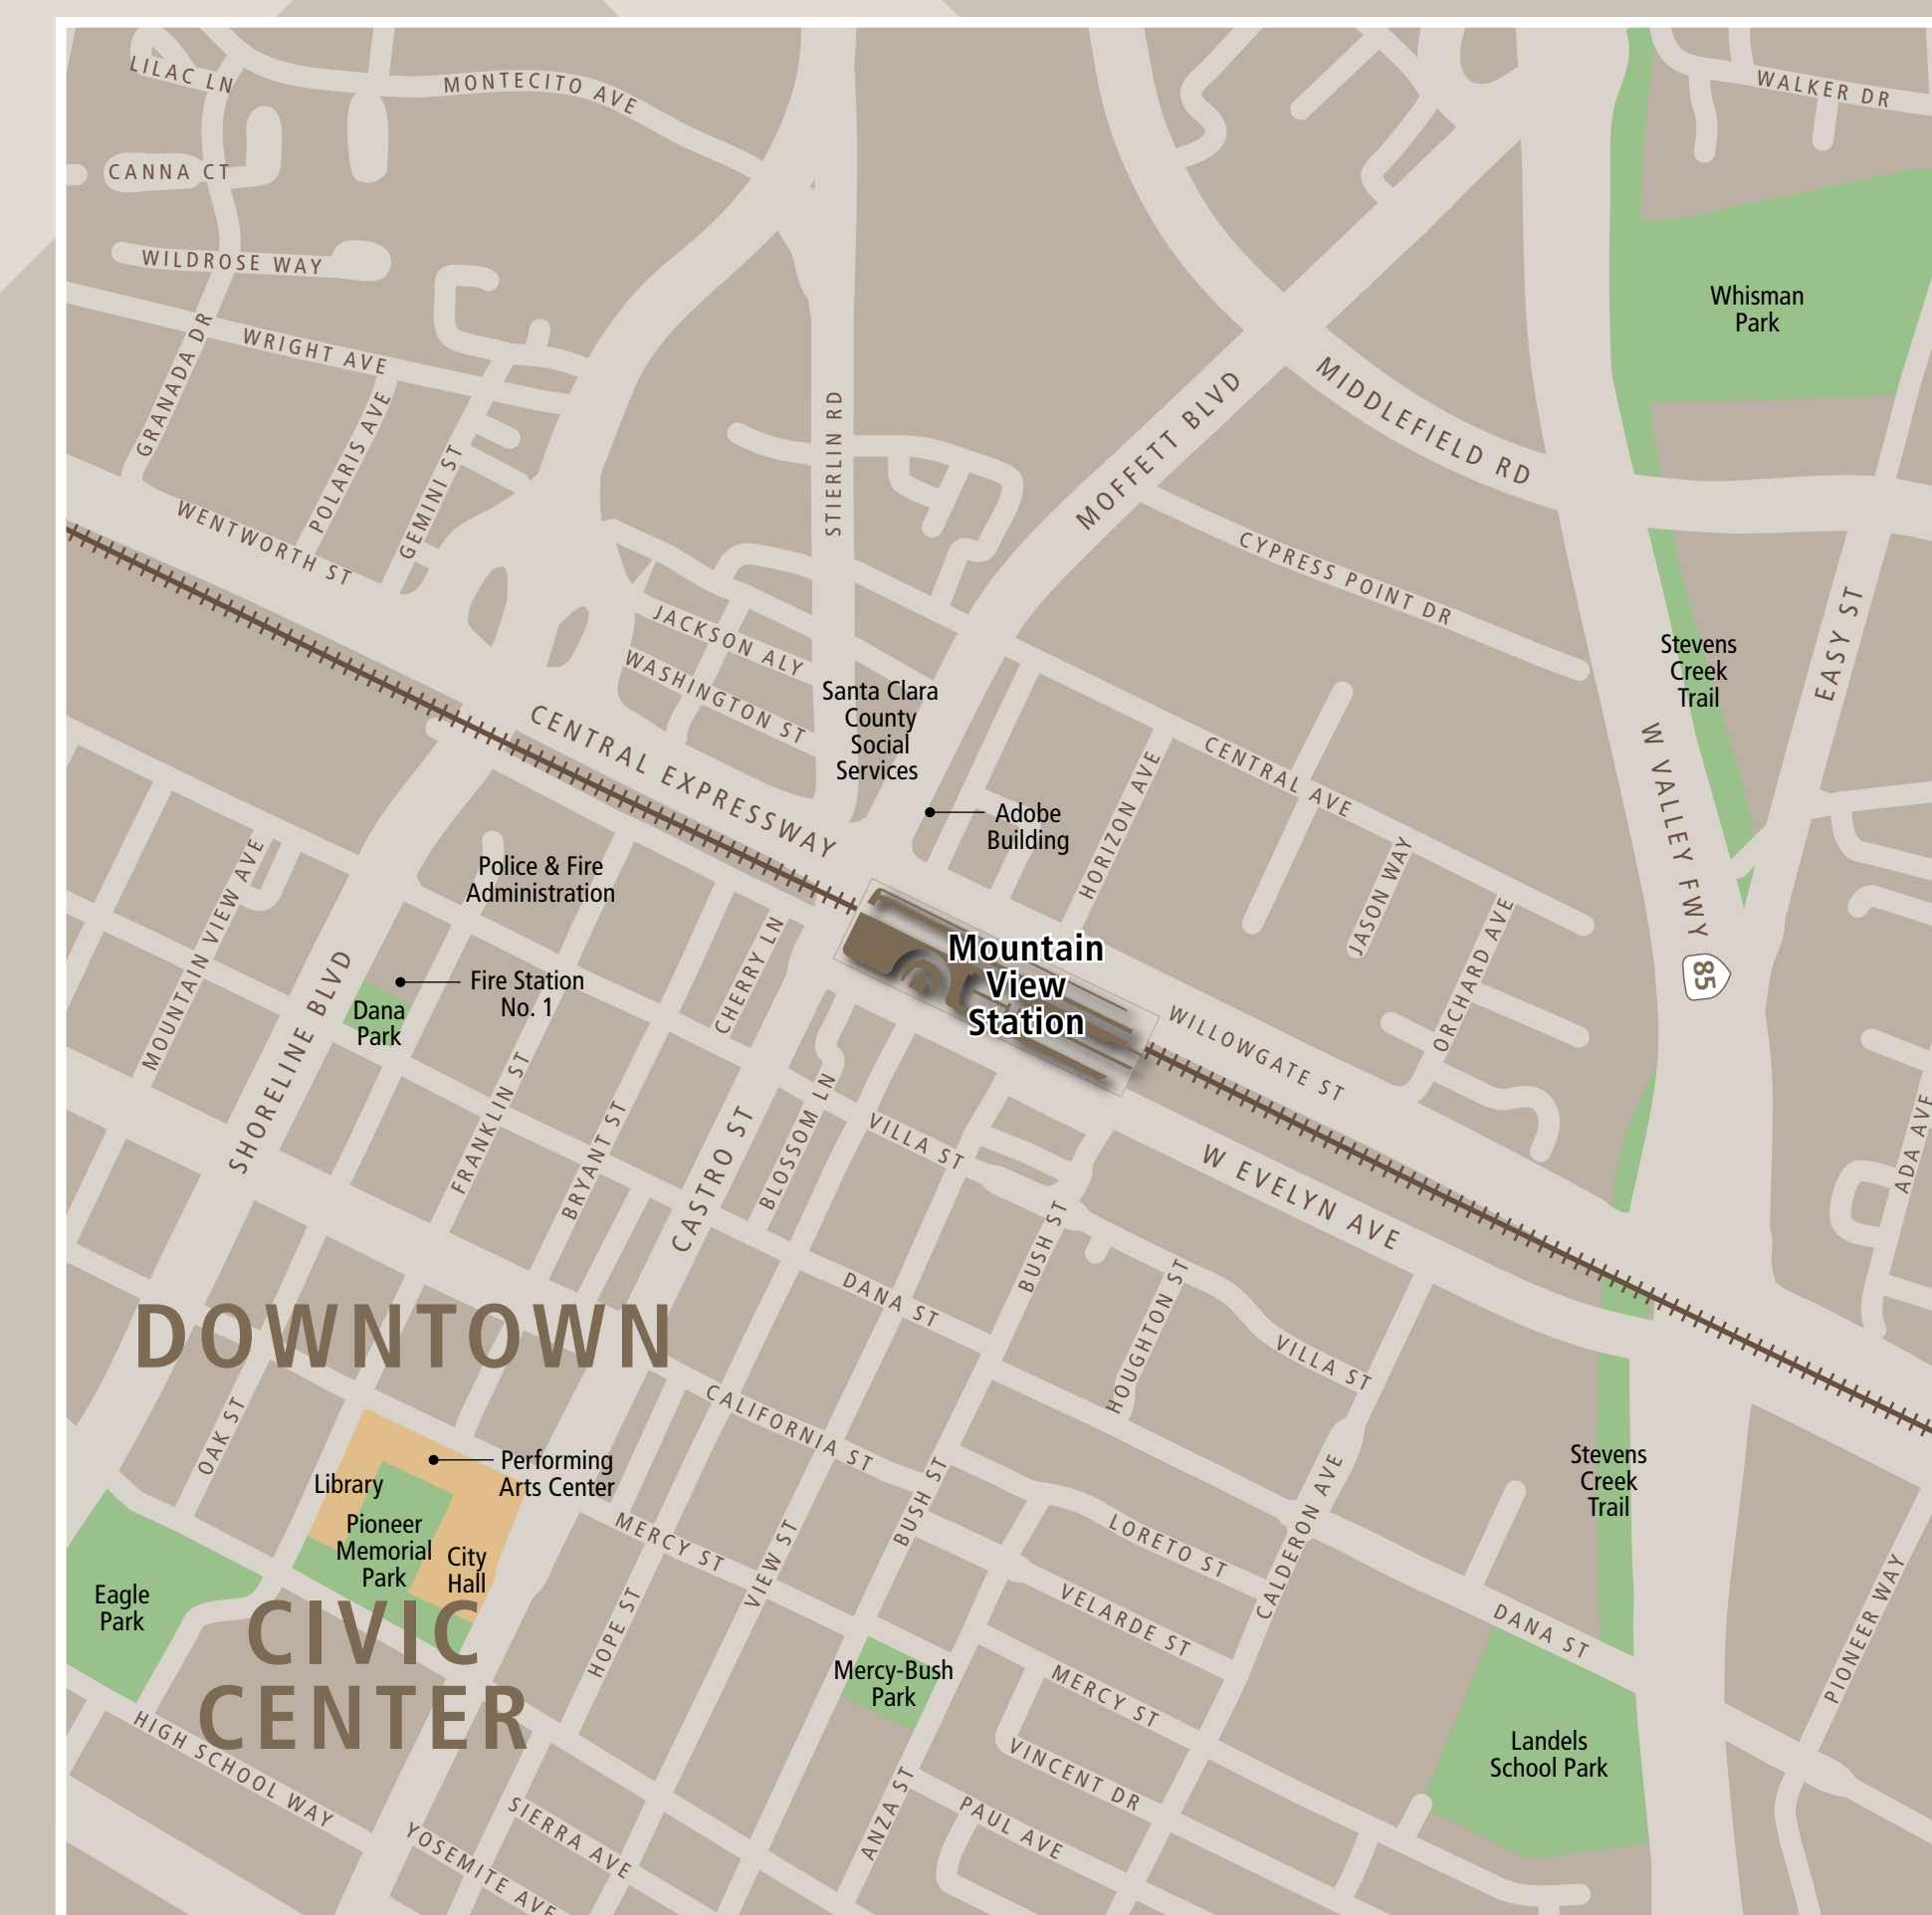

Transit Stops

Paradas del tránsito

公車站地圖

Các Trạm Xe Công Cộng

Transit Information

Mountain View Transit Center

Mountain View

Map Key

- You Are Here
- Transit Information
- Transit Stop
- Intercity and Commuter Rail
- Light Rail
- Bus
- Bike Rack
- Bike Lockers
- Parking
- Taxis
- Telephone
- Ticket Vending Machine
- Wheelchair Accessible

Transit Lines

Santa Clara Valley Transportation Authority (VTA)

Destinations	
34	San Antonio Shopping Center
35	Stanford Shopping Center
51	De Anza College
51	Moffett Field/Ames Center
52	Foothill College

Free Bay Area
Transit Information

Dial 5-1-1 or visit 511.org

Sponsored by the Metropolitan Transportation Commission. Contact us at (510) 817-5900 or signcomments@mtc.ca.gov.

Area Map